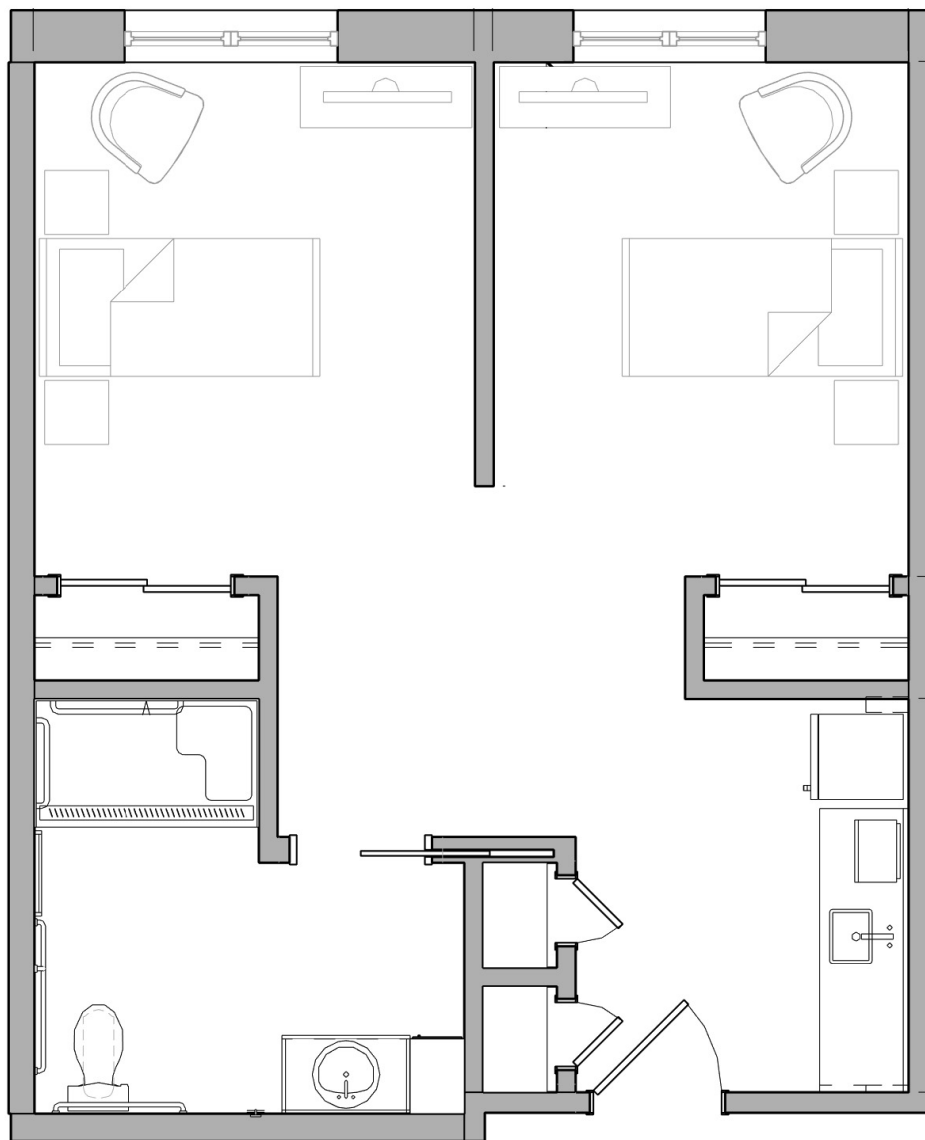

# Suite Layouts

## SEMI-PRIVATE SUITE

Our *semi-private suite* features 499 square feet of shared living space.

BRANDYWINE LIVING  
at Alexandria

*Life is Beautiful*

\* All square footage is approximate & subject to availability.