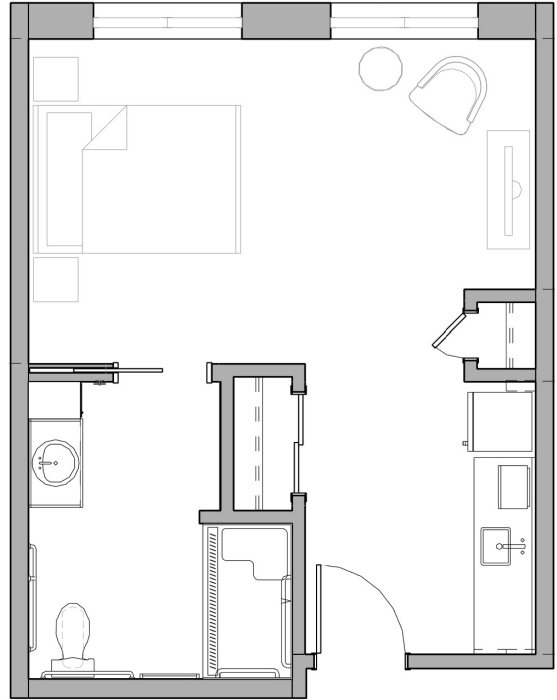

Suite Layouts

THE PIERRE

Studio suite with an average of 365 square feet of living space. Features combined living and bedroom area with ample closet space.

THE CARLYLE

Our spacious *deluxe studio suite* features floor plans with an average of 377 square feet of living space. Features combined living and bedroom area with ample closet space.

BRANDYWINE LIVING

at Alexandria

Life is Beautiful

* All square footage is approximate & subject to availability.