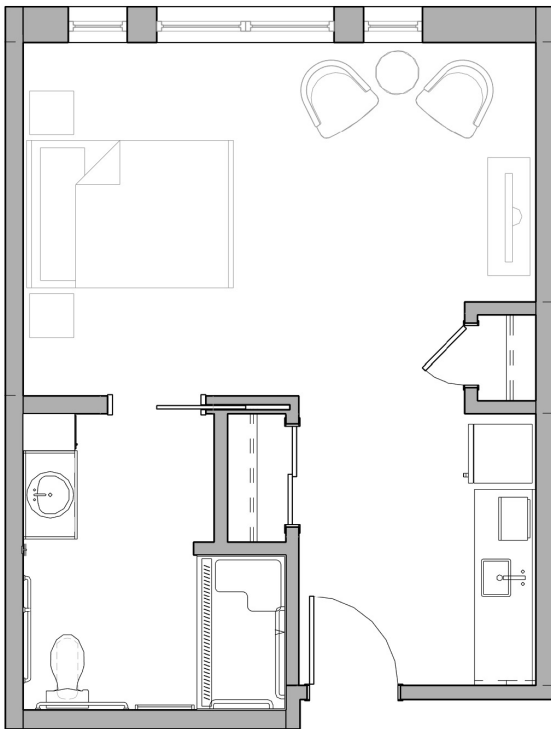

Suite Layouts

THE PIERRE

Studio suite with an average of 365 square feet of living space. Features combined living and bedroom area with ample closet space.

THE CARLYLE

Our spacious *deluxe studio suite* features floor plans with an average of 377 square feet of living space. Features combined living and bedroom area with ample closet space.

BRANDYWINE LIVING

at Alexandria

Life is Beautiful

* All square footage is approximate & subject to availability.