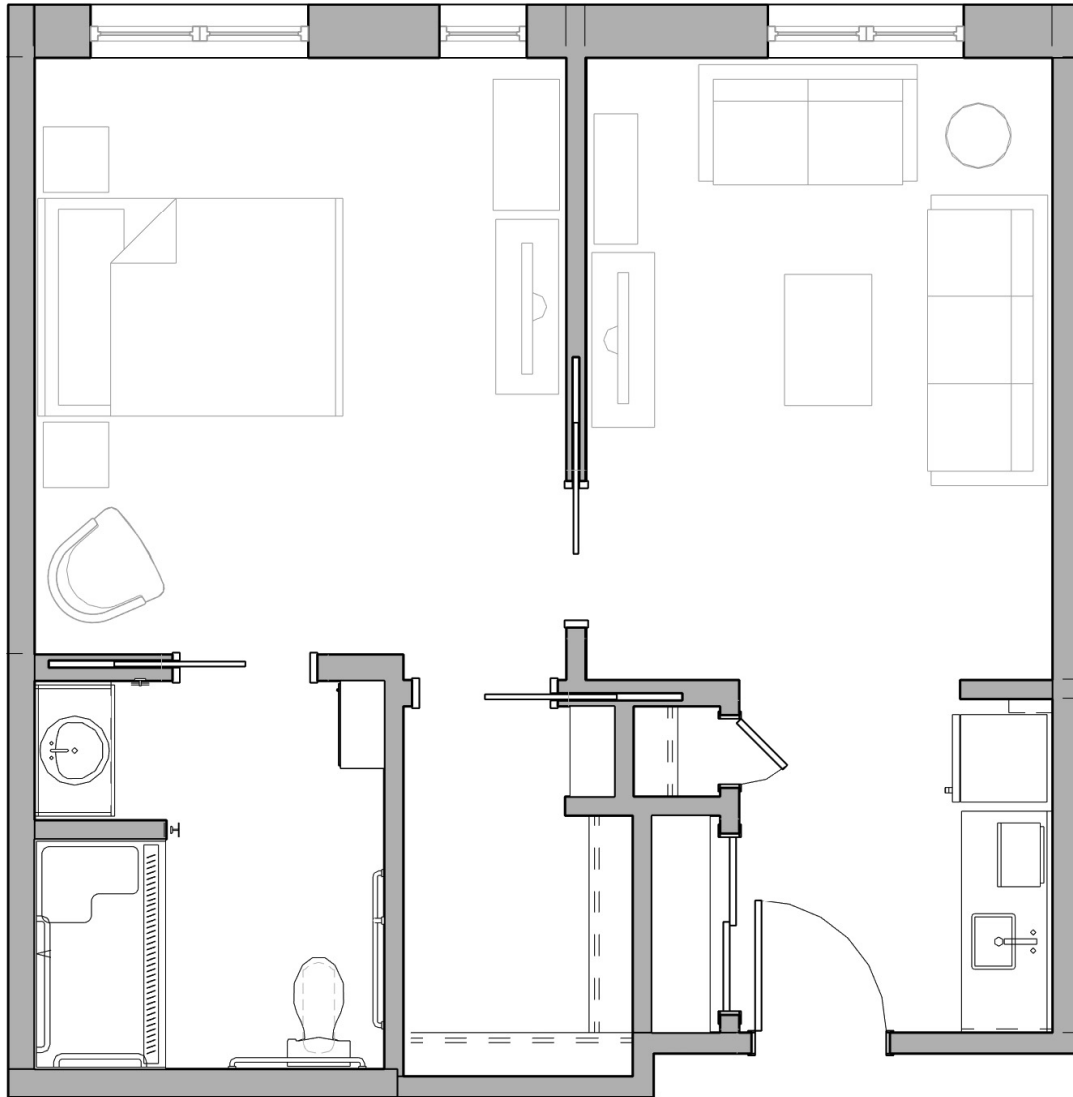

# Suite Layouts

## THE PLAZA

Our **One-Bedroom Suite** features an average of 533 square feet of living space. It includes closet space and a large, separate living room.

BRANDYWINE LIVING

at Alexandria

*Life is Beautiful*