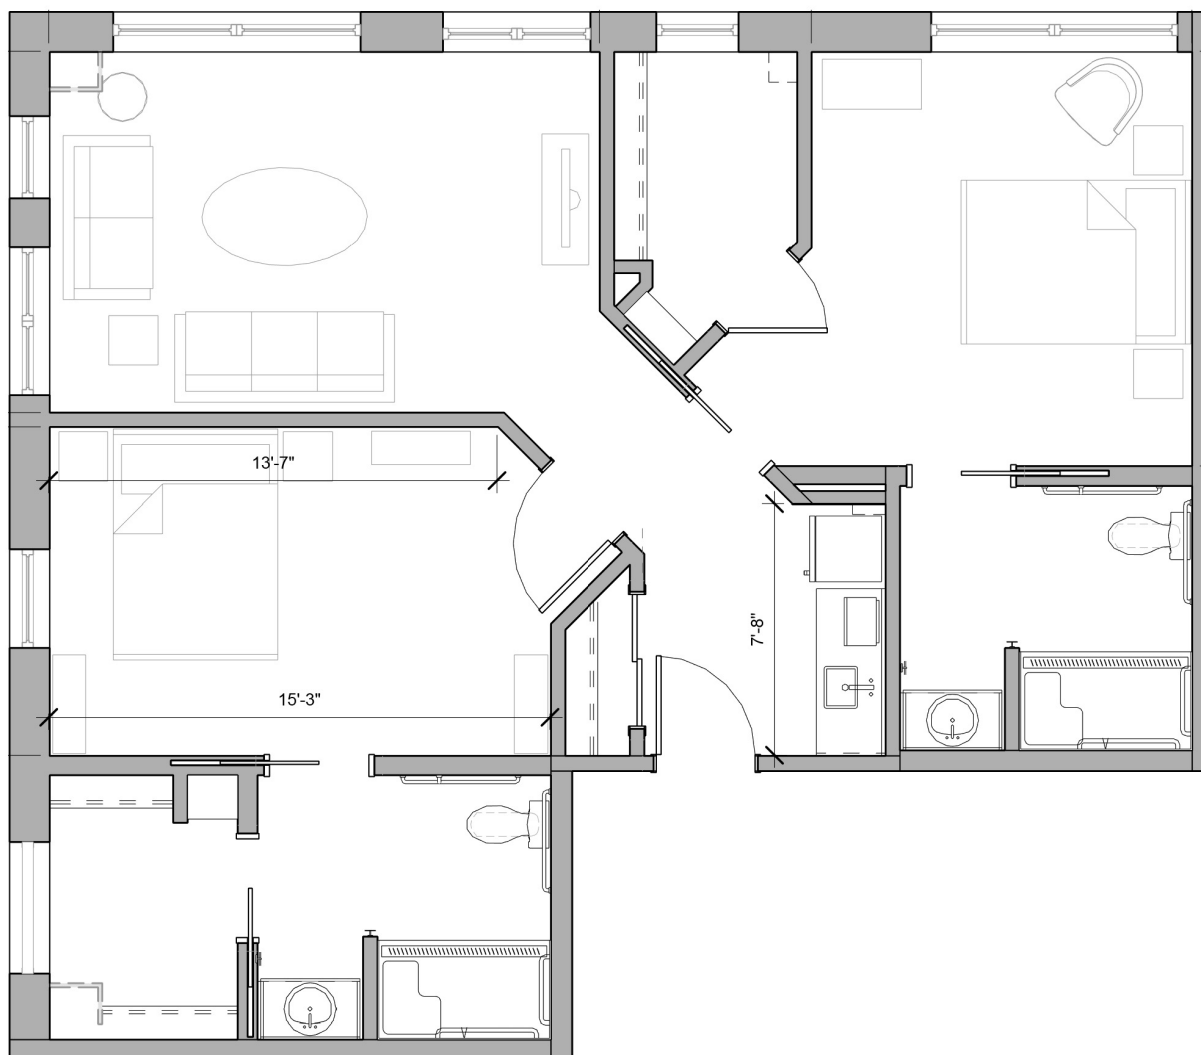

Suite Layouts

THE BRANDYWINE

Our *two bedroom suite* with 801 or 873 square feet, features two bedrooms, two bathrooms, ample closet space and a living room.

BRANDYWINE LIVING
at Alexandria

Life is Beautiful

* All square footage is approximate & subject to availability.