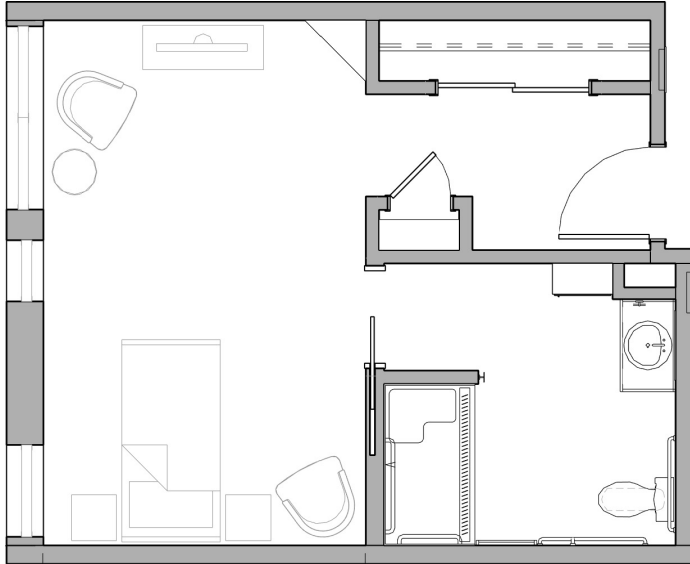

Suite Layouts

SERENADE GRAND

Studio suite offers all the amenities and services of Serenade in combined bedroom /living space of 323 average square feet.

SERENADE GRAND I

One bedroom suite offers all the amenities and services of Serenade in a spacious 581 square foot floor plan.

BRANDYWINE LIVING

at Alexandria

Life is Beautiful

* All square footage is approximate & subject to availability.