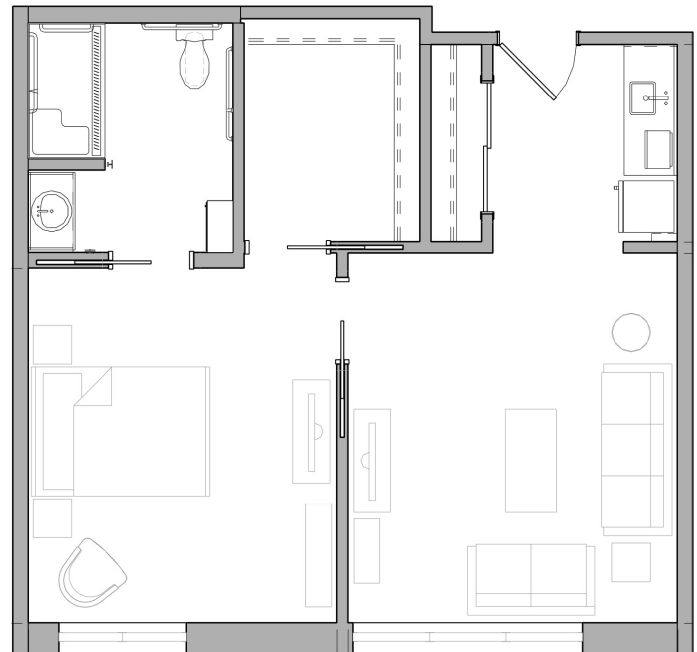

Suite Layouts

SERENADE GRAND

Studio suite offers all the amenities and services of Serenade in combined bedroom /living space of 323 average square feet.

SERENADE GRAND I

One bedroom suite offers all the amenities and services of Serenade in a spacious 581 square foot floor plan.

BRANDYWINE LIVING

at Alexandria

Life is Beautiful

* All square footage is approximate & subject to availability.