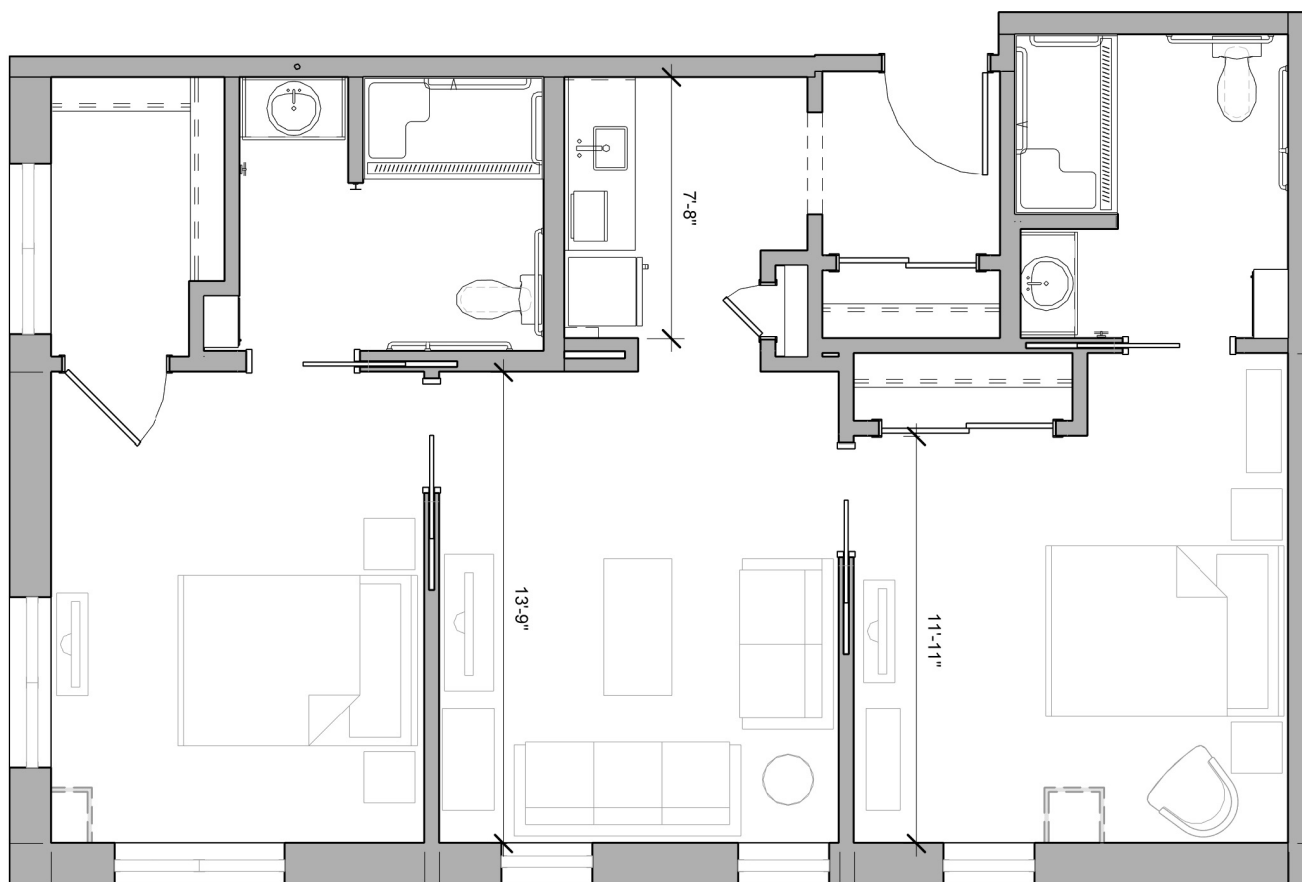

Suite Layouts

SERENADE GRAND II

Two bedroom Suite that offers all the amenities and services of Serenade in a spacious two bedroom, two bathroom, and separate living room layout in 823 or 851 square feet of living space.

BRANDYWINE LIVING
at Alexandria

Life is Beautiful

* All square footage is approximate & subject to availability.