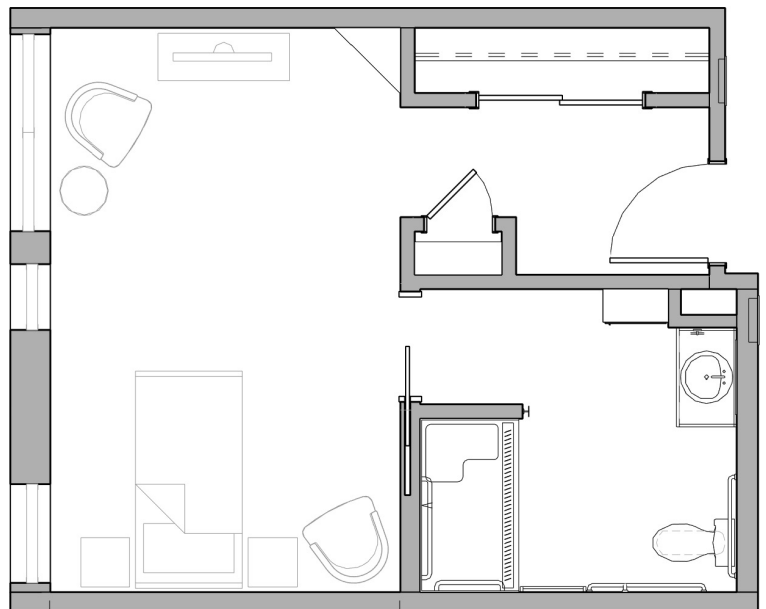

Suite Layouts

REFLECTIONS SERENADE SEMI-PRIVATE SUITE

Our *semi-private suite* features a shared two bedroom / one bath in 490 square feet of living space.

REFLECTIONS SERENADE THE PIERRE

One-room suite with an average of 347 square feet of living space. Features combined living and bedroom area with ample closet space.

BRANDYWINE LIVING

at Alexandria

Life is Beautiful

* All square footage is approximate & subject to availability.