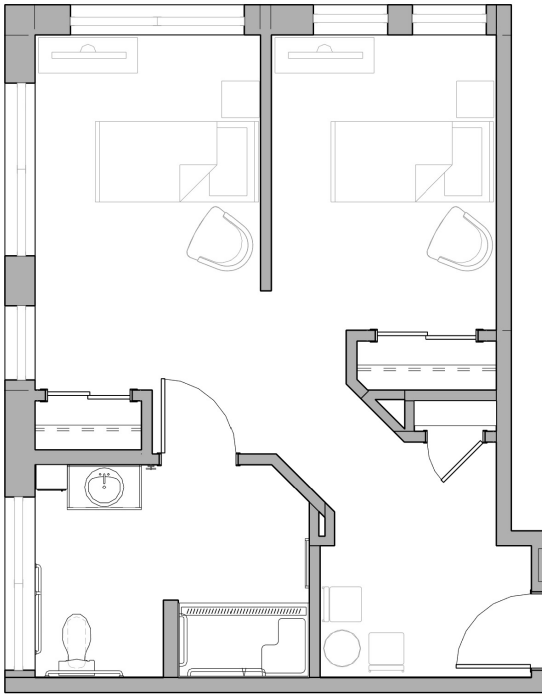

Suite Layouts

REFLECTIONS SERENADE SEMI-PRIVATE SUITE

Our *semi-private suite* features a shared two bedroom / one bath in 490 square feet of living space.

REFLECTIONS SERENADE THE PIERRE

One-room suite with an average of 347 square feet of living space. Features combined living and bedroom area with ample closet space.

BRANDYWINE LIVING

at Alexandria

Life is Beautiful

* All square footage is approximate & subject to availability.