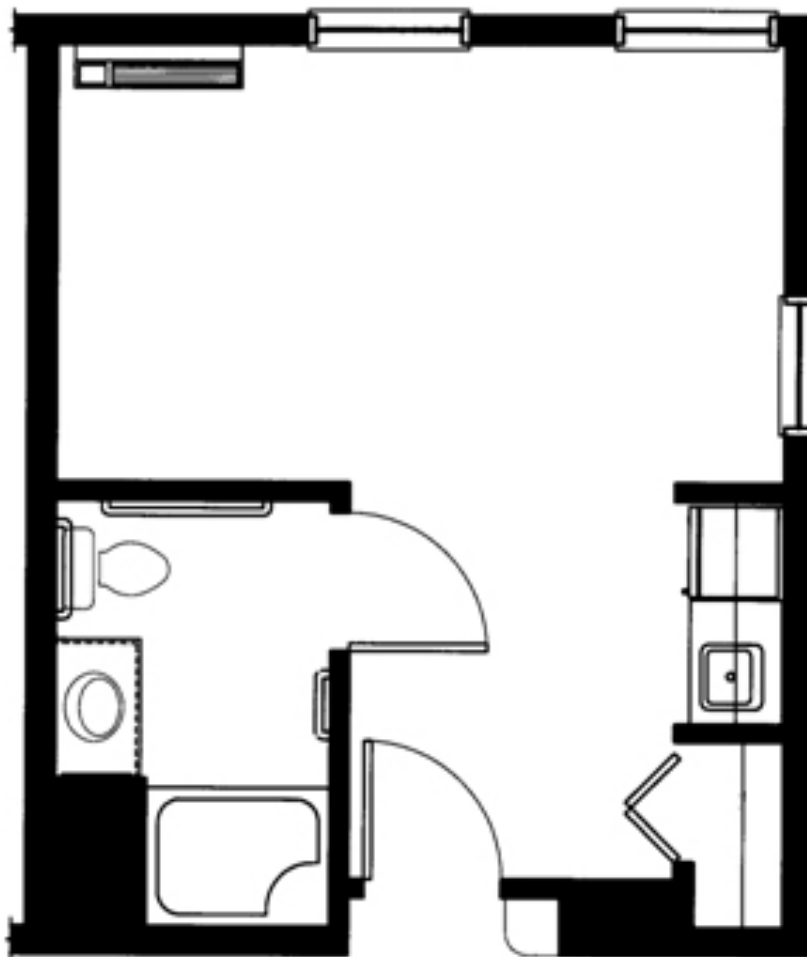

Suite Layouts

THE FORT WASHINGTON

A cozy, one-room suite available in three styles, The Fort Washington features an average of 343 sq. feet of living space.

BRANDYWINE LIVING
at Dresher Estates

Life is Beautiful

*Room sizes are approximate. Some rooms may have additional premium rates added.