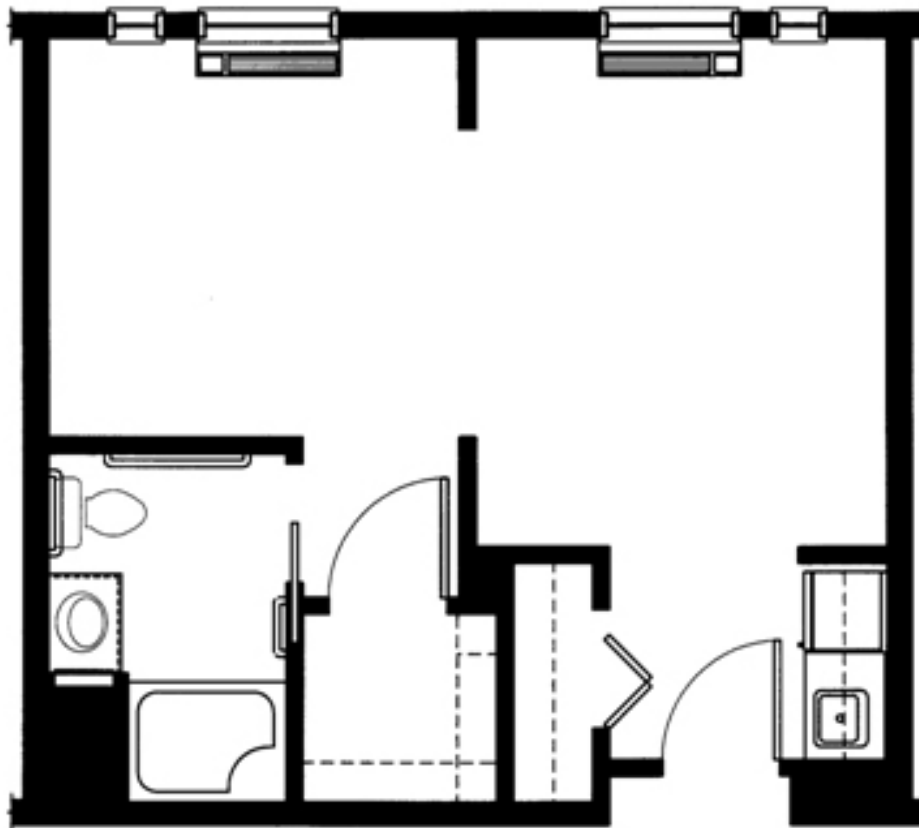

Suite Layouts

THE MAPLE GLEN

Available in three styles, The Maple Glen offers a one bedroom suites with an average of 415 sq. feet of living space. A comfortable choice for one or two.

BRANDYWINE LIVING
at Dresher Estates

Life is Beautiful

*Room sizes are approximate. Some rooms may have additional premium rates added.