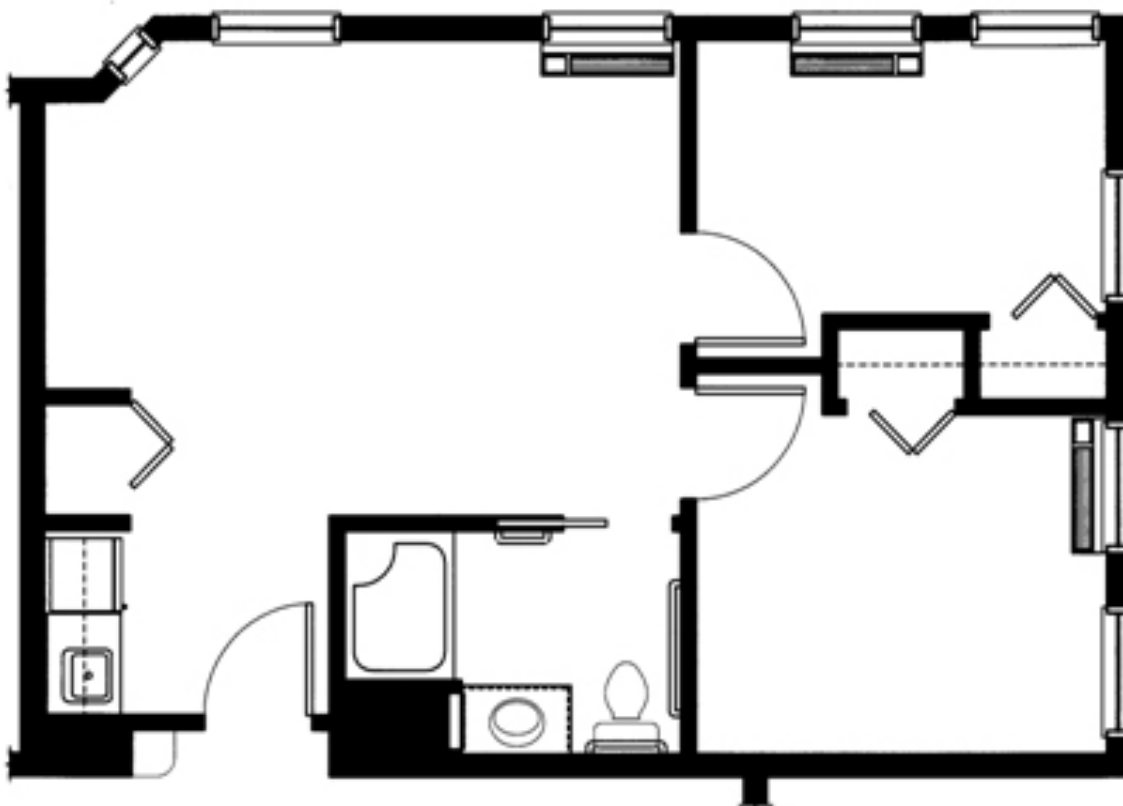

Suite Layouts

THE DRESHER

With an average of 550 sq. feet of living space,
The Dresher is perfect for those seeking a two bedroom suite.

BRANDYWINE LIVING
at Dresher Estates

Life is Beautiful

*Room sizes are approximate. Some rooms may have additional premium rates added.