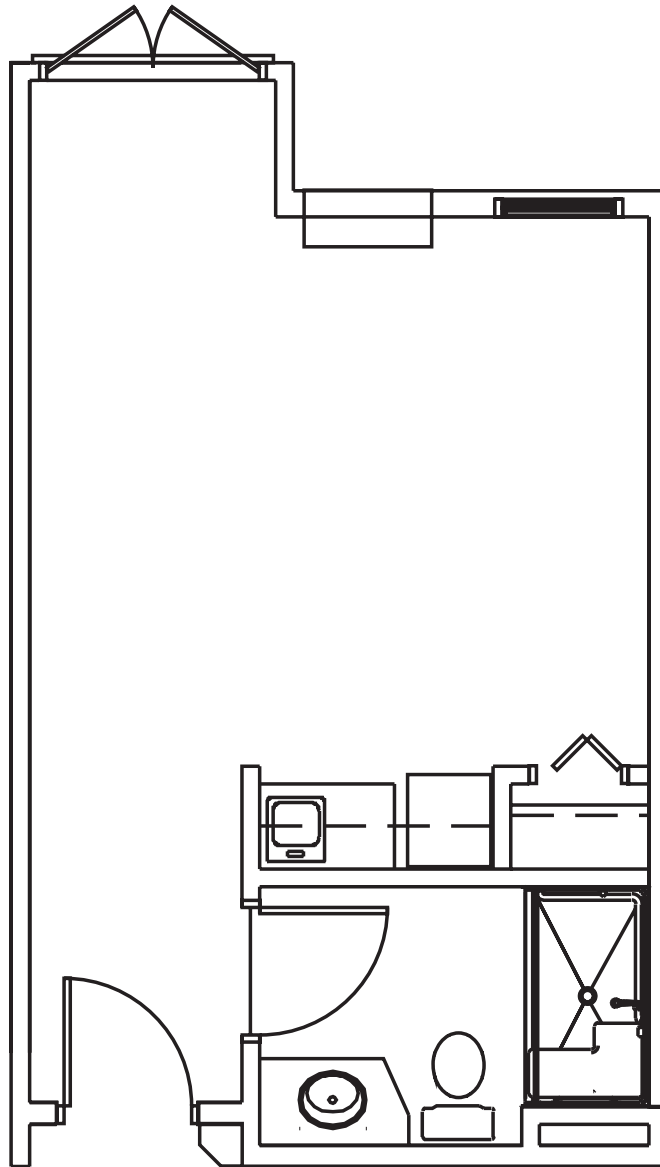

Suite Layouts

THE SANDPIPER

This cozy one-room suite features an average of 329 square feet of living space.

BRANDYWINE LIVING
at Fenwick Island
Life is Beautiful