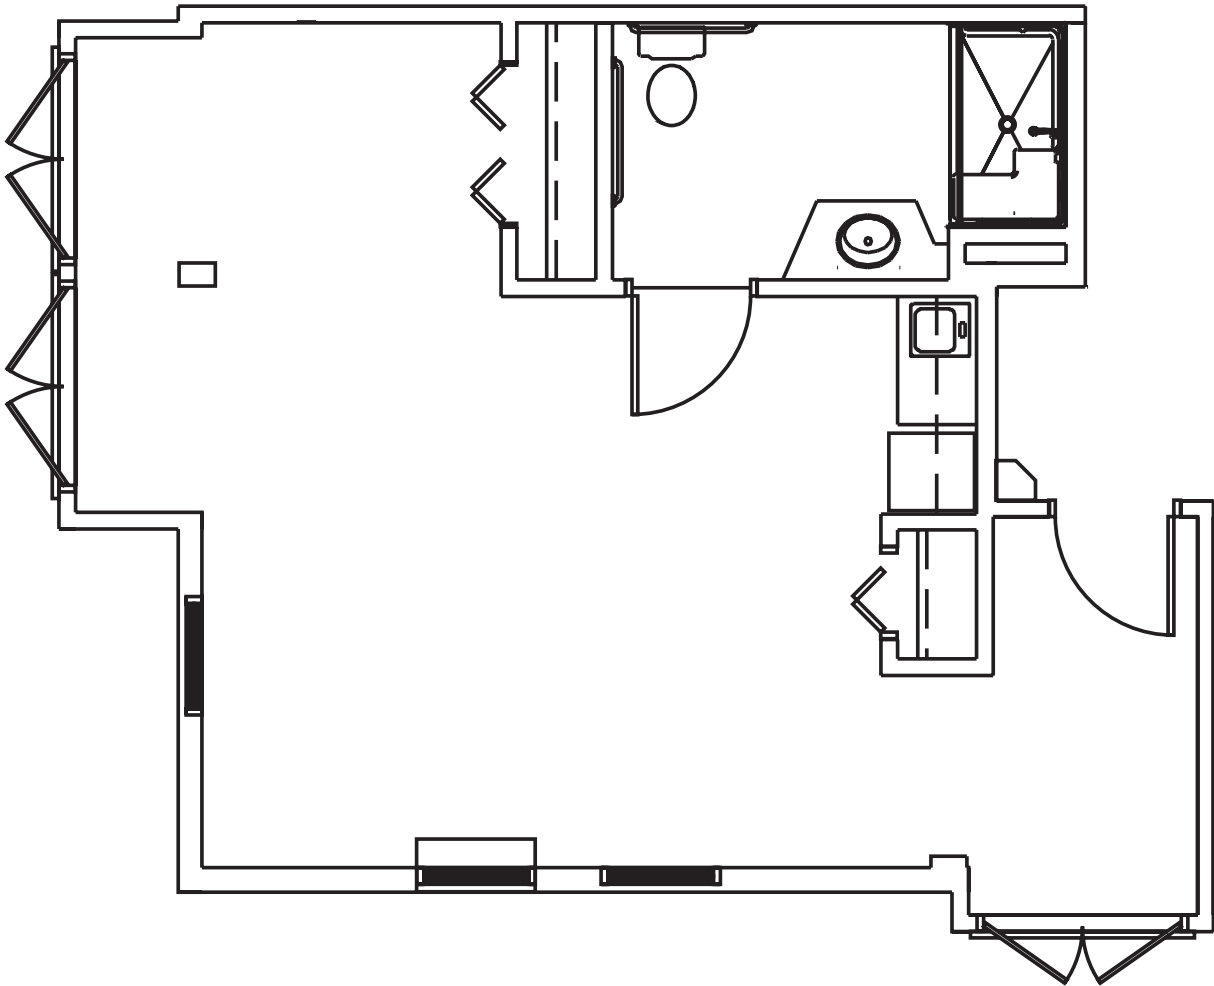

Suite Layouts

THE PLOVER

The Plover offers a deluxe large one-bedroom suite with an average of 465 square feet of living space. A comfortable choice for one or two.

BRANDYWINE LIVING
at Fenwick Island
Life is Beautiful