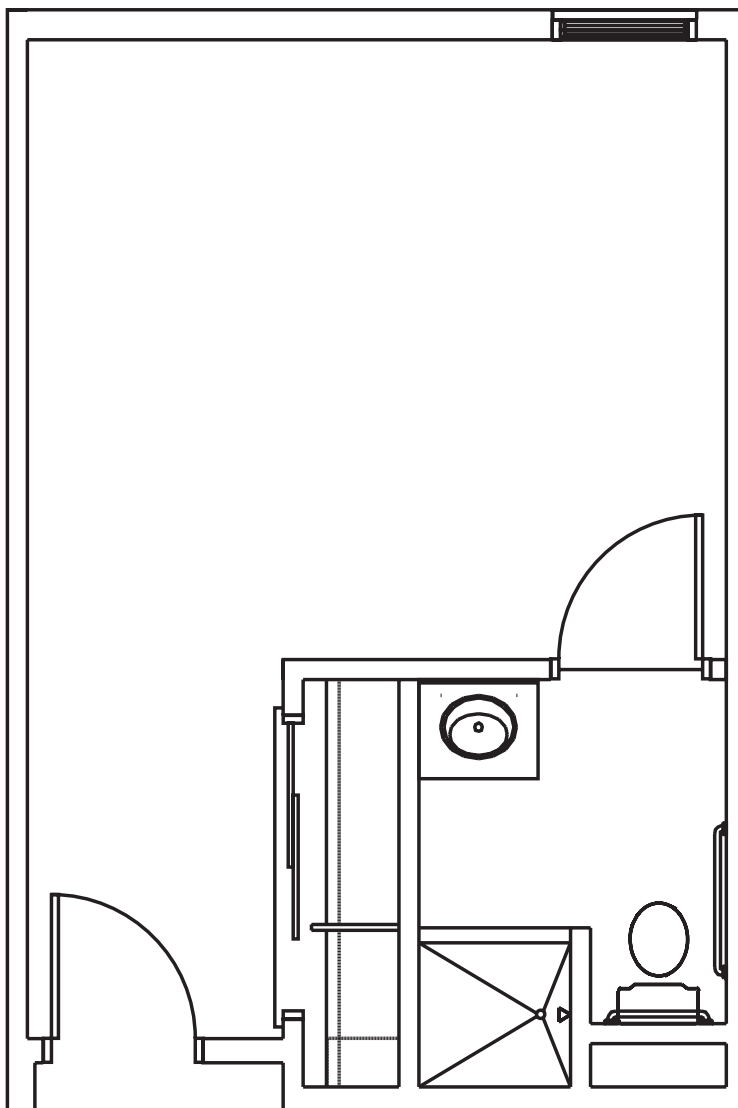

# Suite Layouts

## THE HERON

With an average of 310 square feet of living space, The Heron is our Reflections® Suite.

BRANDYWINE LIVING  
at Fenwick Island  
*Life is Beautiful*