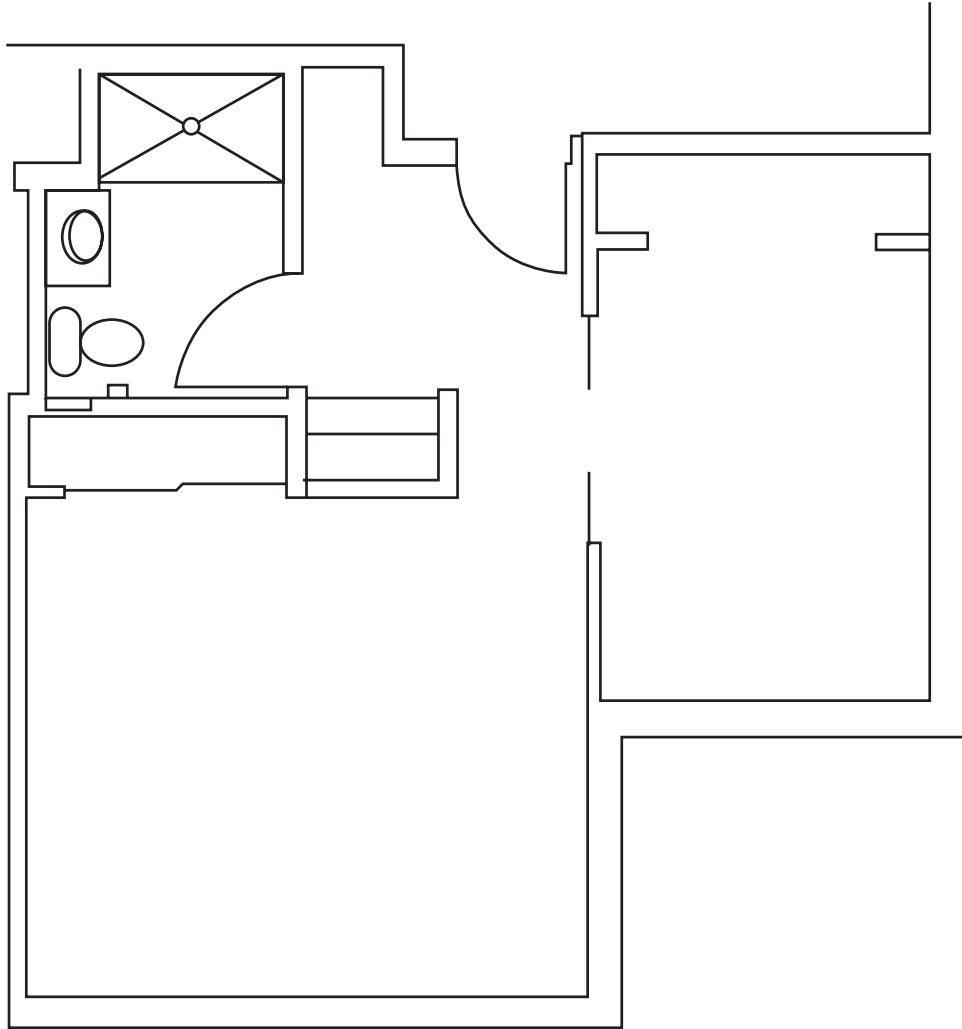

Suite Layouts

THE BRANDYWINE

A private, two room suite with 423 square feet of living space.

BRANDYWINE LIVING

at The Gables

Life is Beautiful