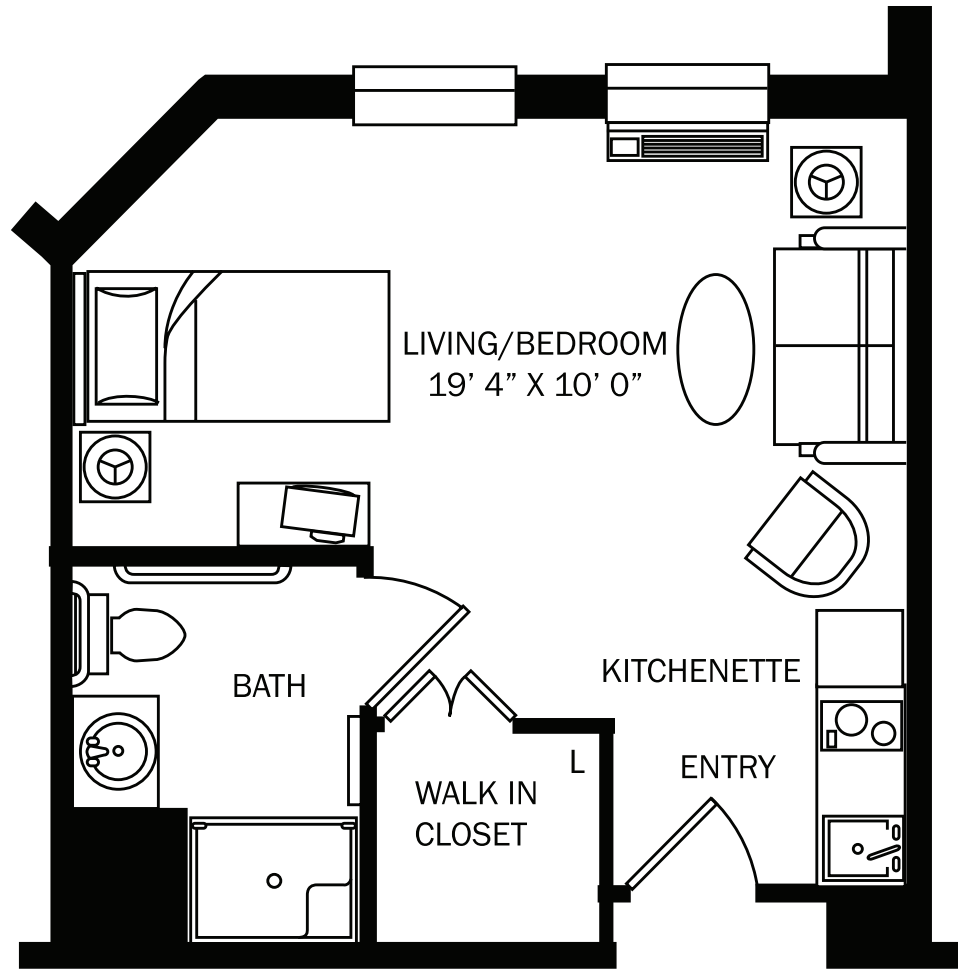

# Suite Layouts - Assisted Living

## THE ASTOR

Studio Suite - Bedroom with Sitting Area, Bath & Kitchenette in 392 sq. ft. of living space.

BRANDYWINE LIVING  
at Huntington Terrace  
*Life is Beautiful*