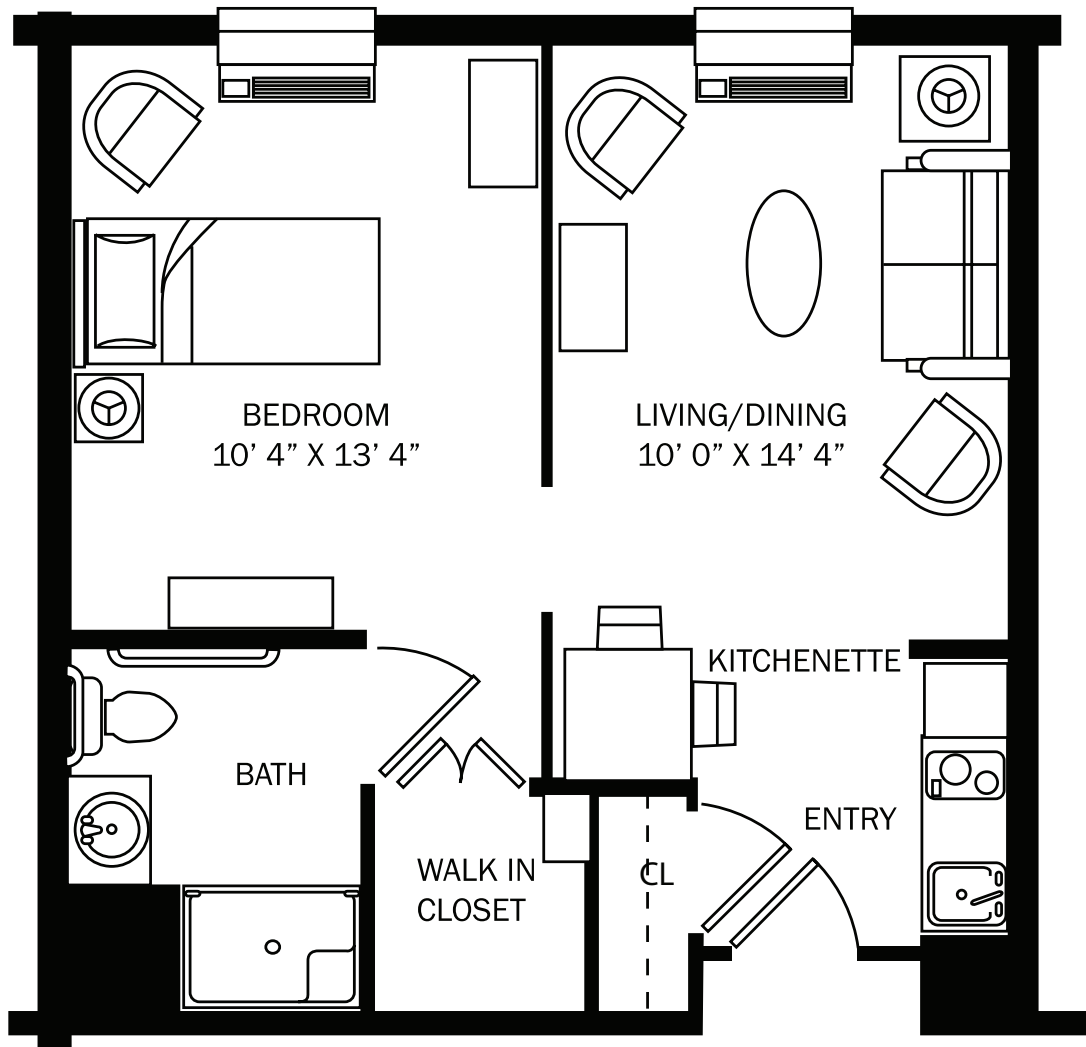

Suite Layouts - Assisted Living

THE WHITNEY

One Bedroom Suite with One Bath, Living Room & Kitchenette in 500 sq. ft. of living space.

BRANDYWINE LIVING
at Huntington Terrace
Life is Beautiful