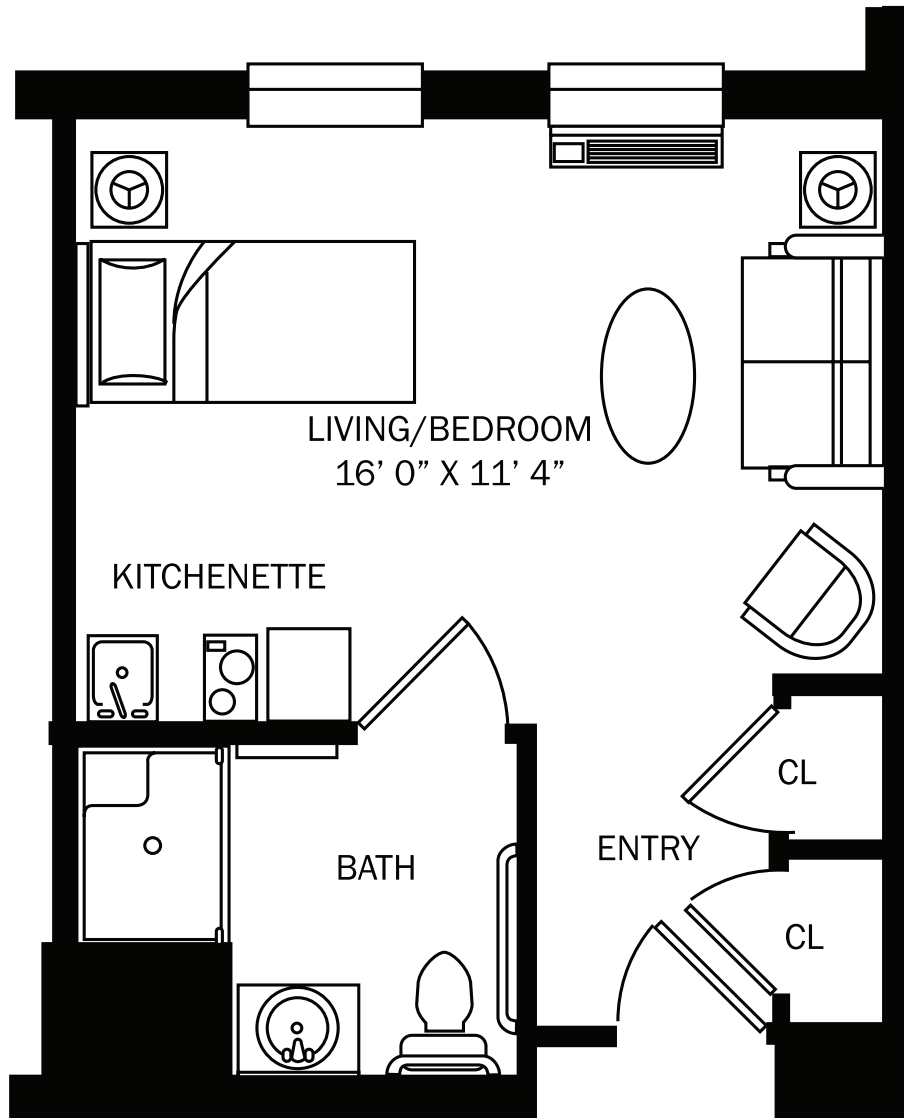

Suite Layouts - Assisted Living

THE REGENCY

Studio Suite - Bedroom with Bath & Kitchenette in 340 sq. ft. of living space.

BRANDYWINE LIVING
at Huntington Terrace
Life is Beautiful