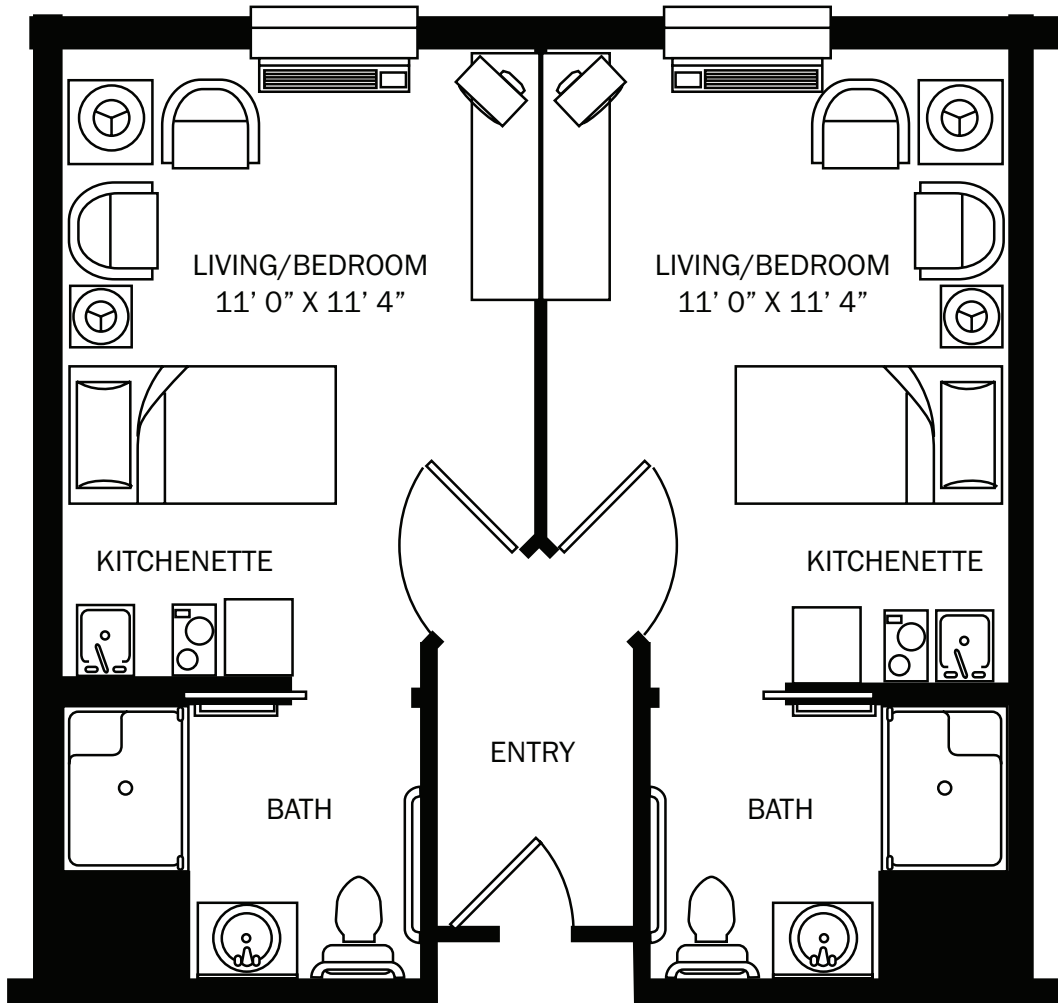

Suite Layouts - Assisted Living

THE CARLYLE

Studio Suite - Bedroom with Bath & Kitchenette in 270 sq. ft. of living space.

BRANDYWINE LIVING
at Huntington Terrace
Life is Beautiful