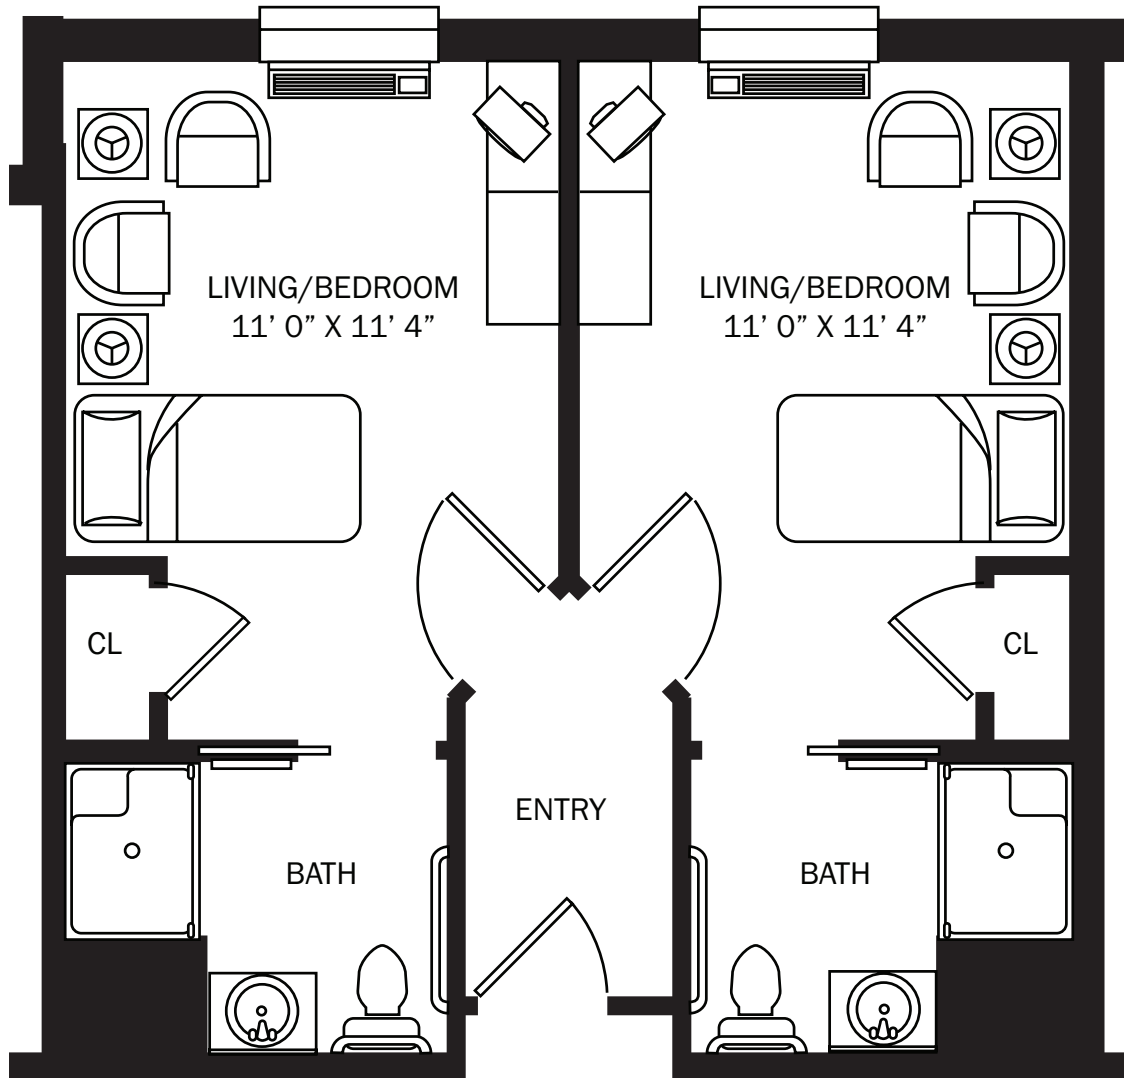

Suite Layouts - Reflections

THE HUNTINGTON

Private Studio with private bath in 270 sq. ft. of living space.

BRANDYWINE LIVING
at Huntington Terrace

Life is Beautiful