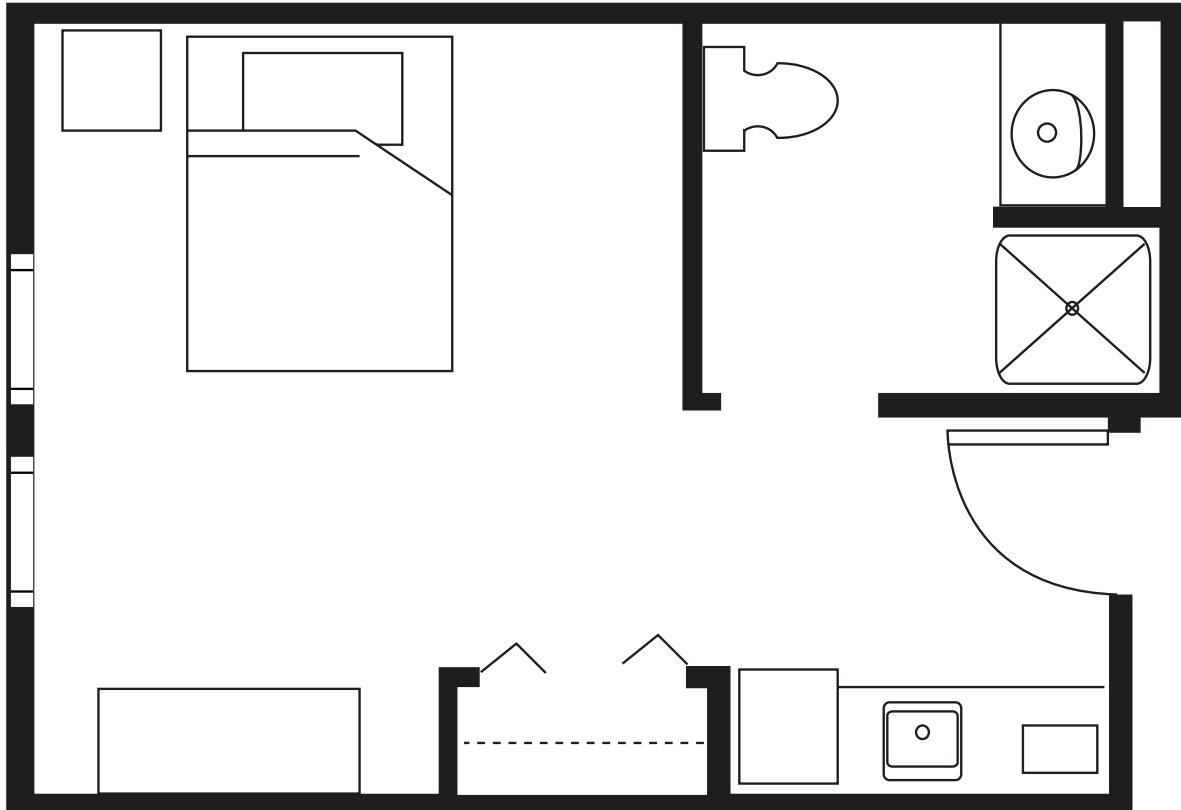

Suite Layouts

SERENADE GRAND

A cozy, studio suite featuring 300-375 square feet of living space.

BRANDYWINE LIVING
at Haddonfield

Life is Beautiful

* All square footage is approximate & subject to availability.