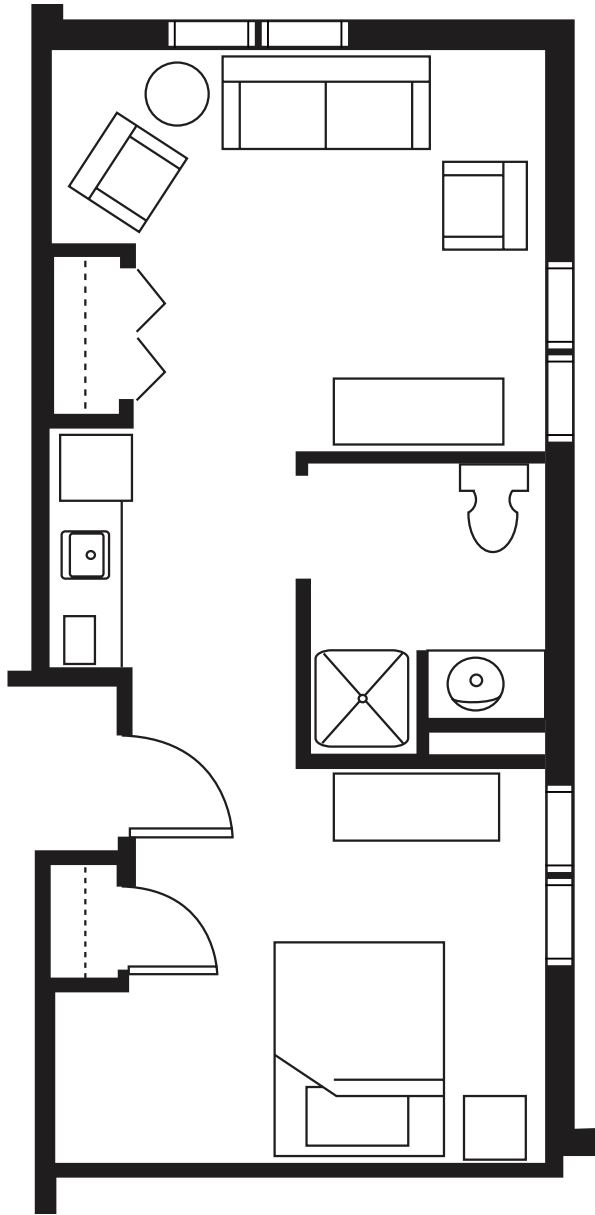

Suite Layouts

SERENADE GRAND I

One bedroom suite with 462 or 473 square feet, features a living room and separate bedroom.

BRANDYWINE LIVING
at Haddonfield

Life is Beautiful

* All square footage is approximate & subject to availability.