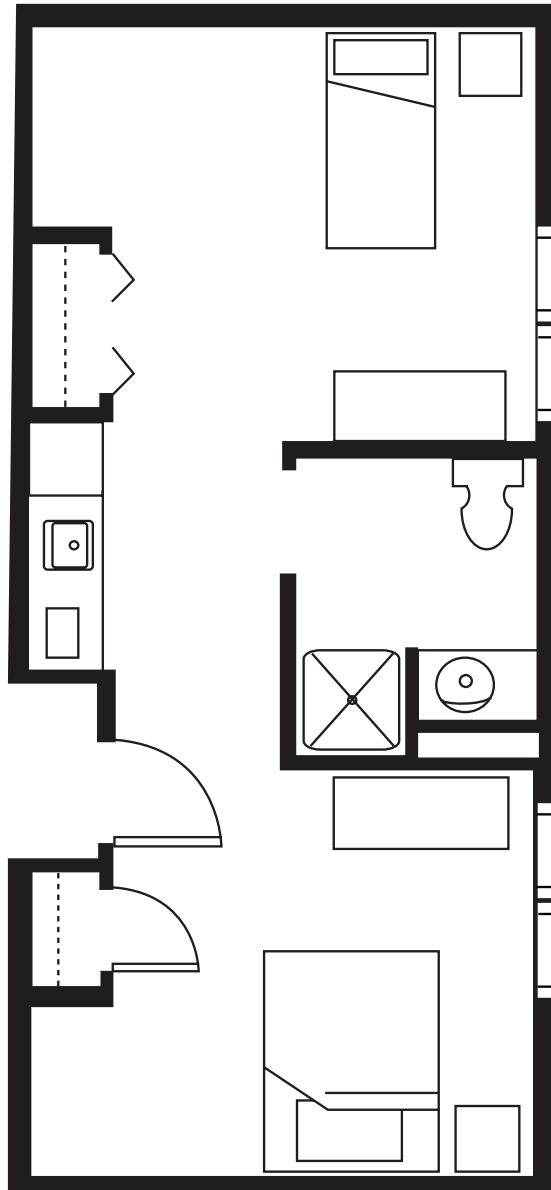

Suite Layouts

REFLECTIONS SERENADE SEMI-PRIVATE SUITE

Our Reflections Serenade semi-private suite features 455 or 481 square feet of living space.

BRANDYWINE LIVING
at Haddonfield

Life is Beautiful

* All square footage is approximate & subject to availability.