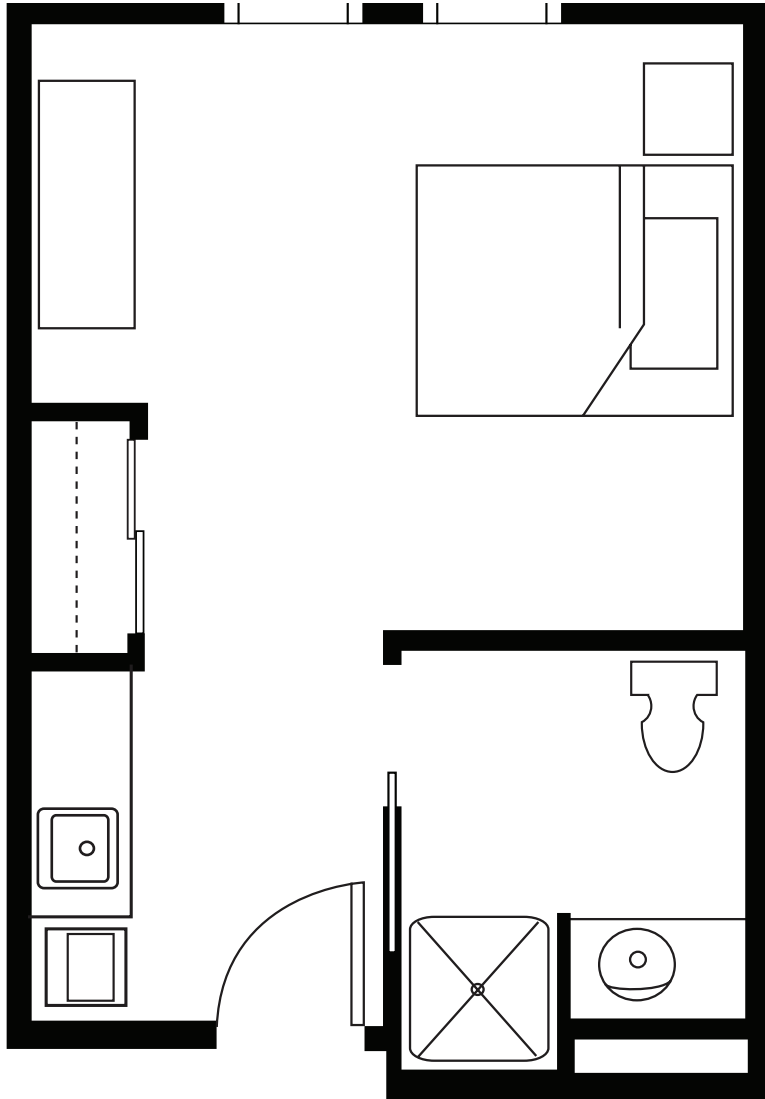

Suite Layouts

REFLECTIONS SERENADE THE PIERRE SUITE

Reflections Serenade studio suite featuring 300-375 square feet of living space.

BRANDYWINE LIVING
at Haddonfield

Life is Beautiful

* All square footage is approximate & subject to availability.