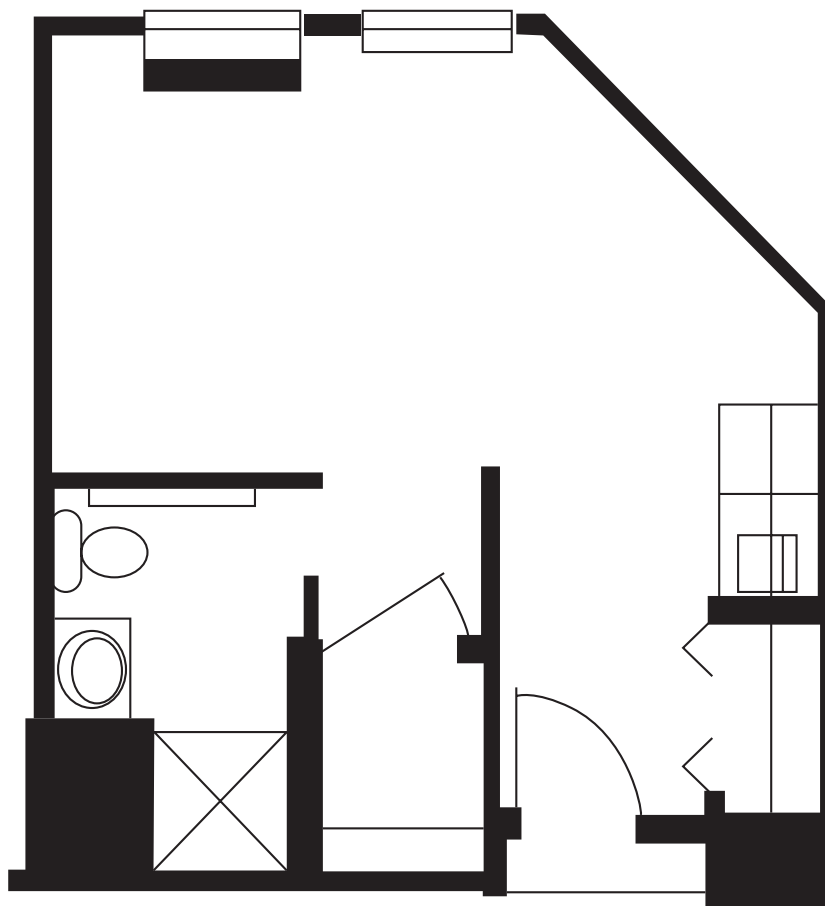

# Suite Layouts

## THE ARDMORE

A cozy, one-room suite with a separate kitchen area, The Ardmore features 335 square feet of living space.

BRANDYWINE LIVING  
at Haverford Estates  
*Life is Beautiful*