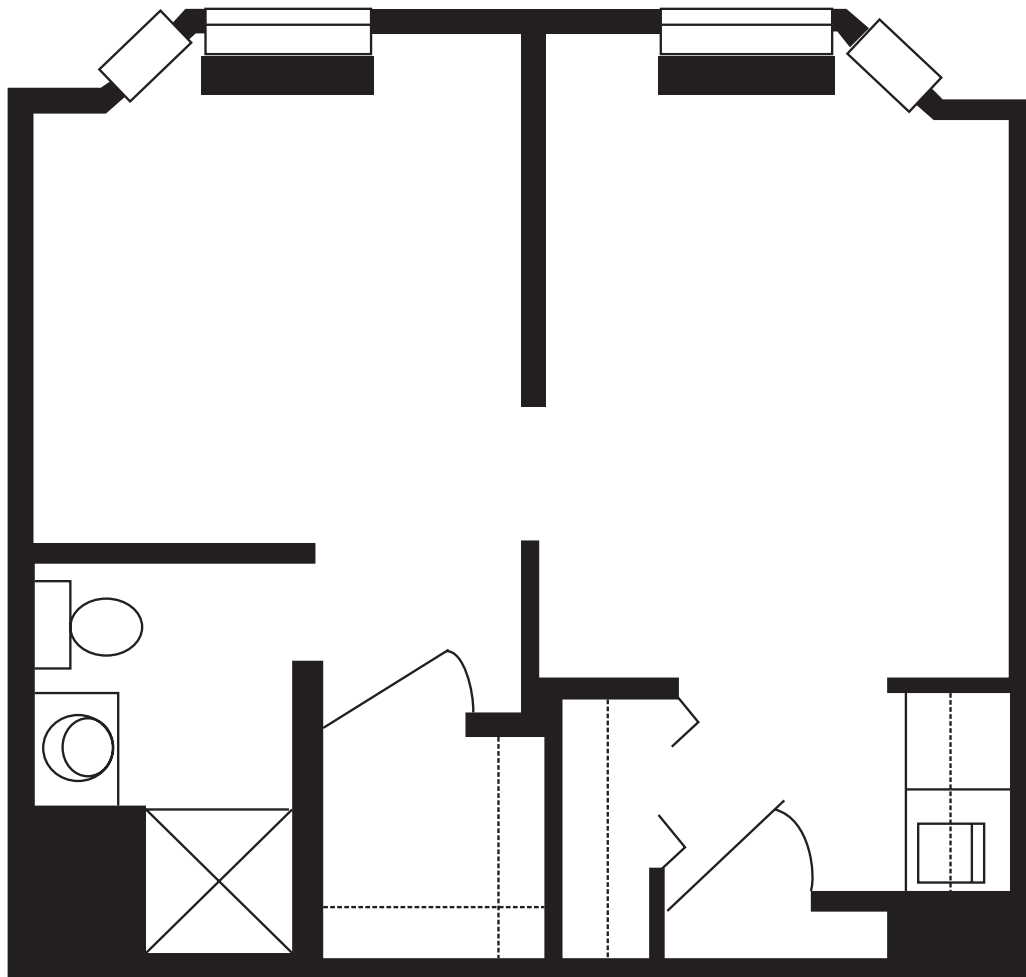

Suite Layouts

THE BRYN MAWR

Our spacious 450 square foot suite, The Bryn Mawr features an inviting entry foyer, living room and separate bedroom.

BRANDYWINE LIVING

at Haverford Estates

Life is Beautiful