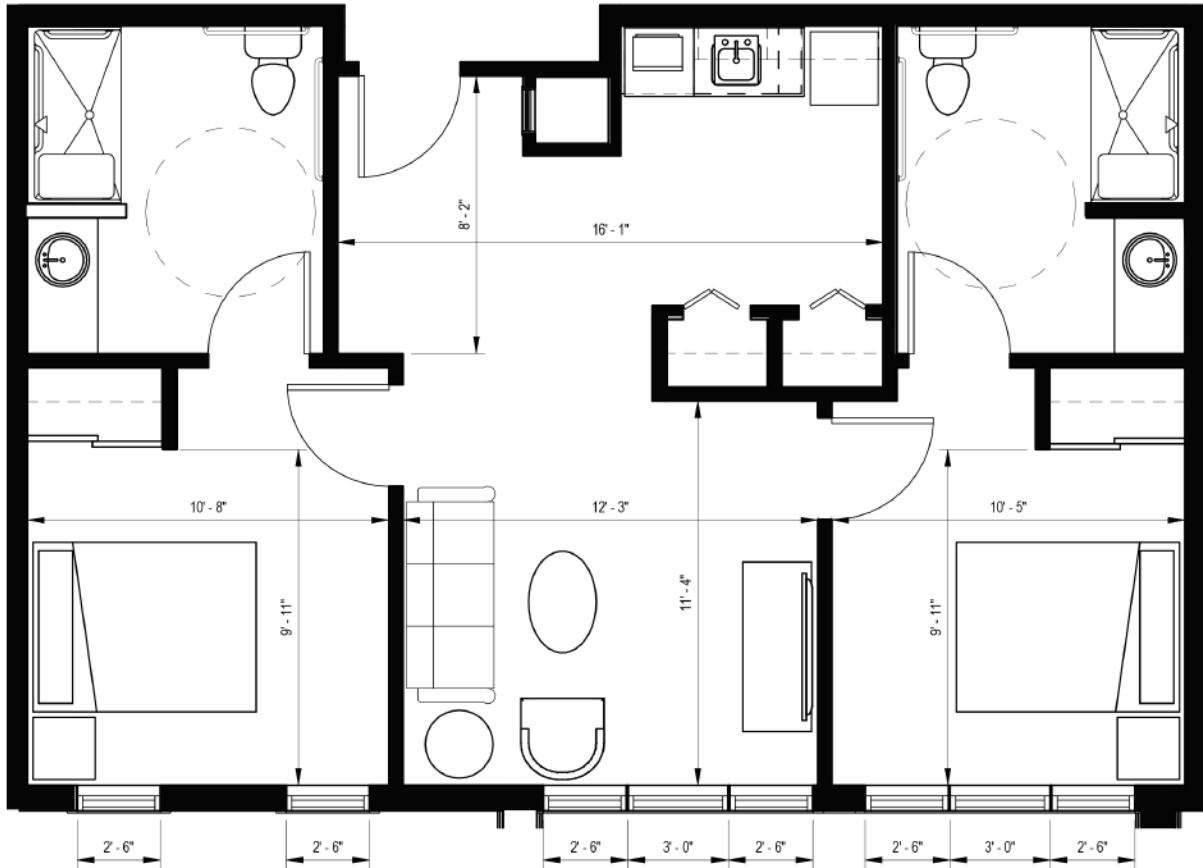

Suite Layouts

SERENADE GRAND II

Serenade Two Bedroom - 737 Square Feet

BRANDYWINE LIVING
at Litchfield

Life is Beautiful