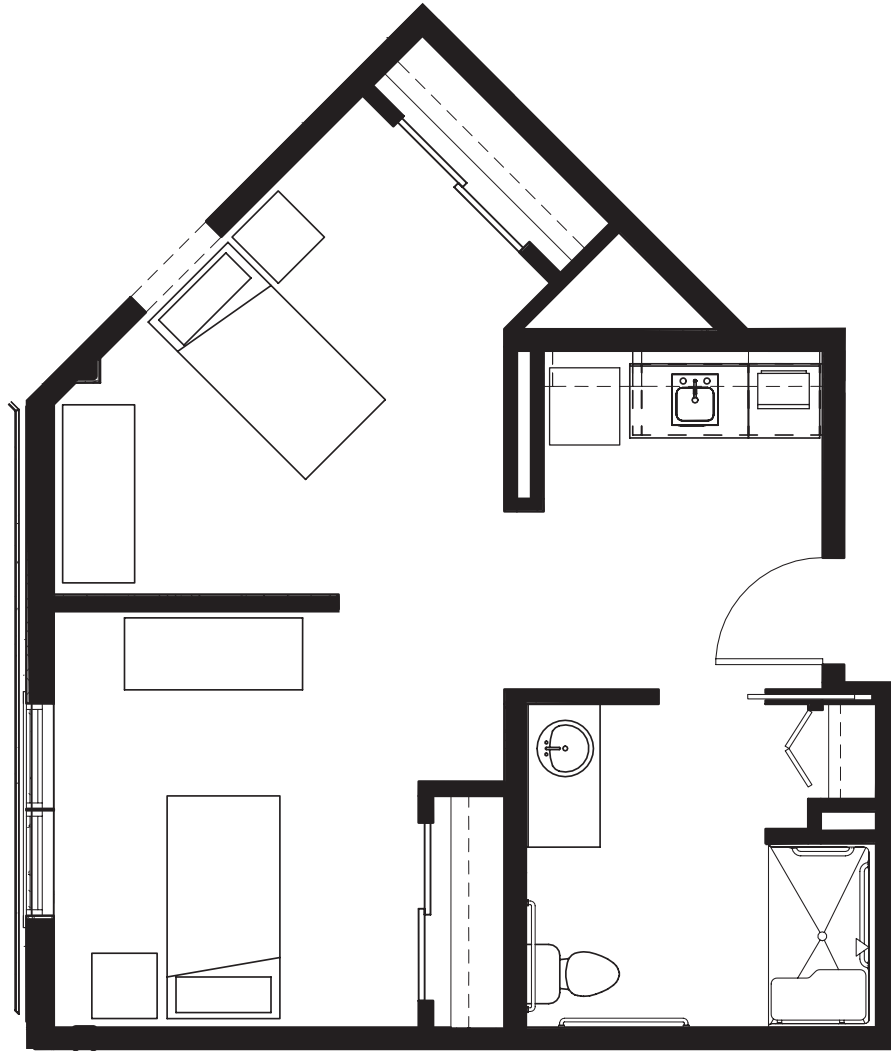

# Suite Layouts

## SEMI-PRIVATE SUITE

Our *semi-private suite* features 497-583 square feet of living space.

BRANDYWINE LIVING  
at Livingston  
*Life is Beautiful*

\* All square footage is approximate  
& subject to availability.