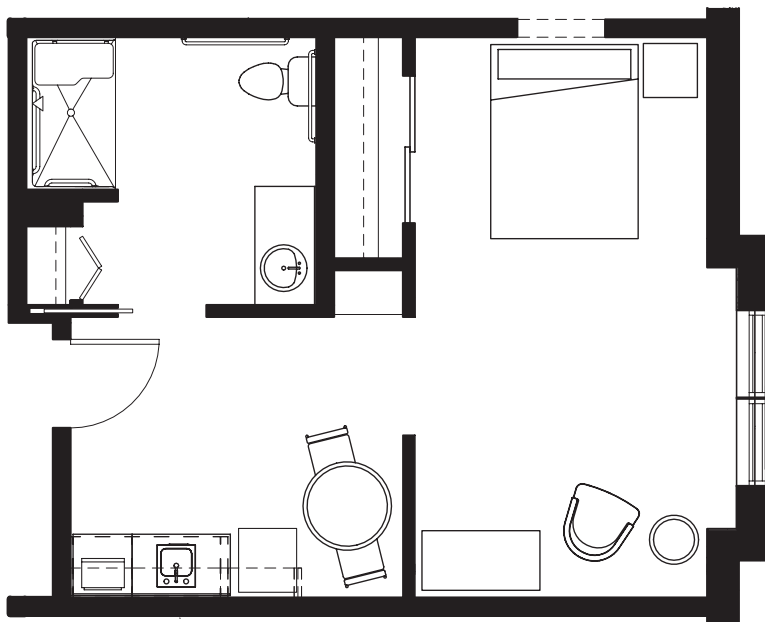

# Suite Layouts

## THE PIERRE

Our studio suite features a combined bedroom / living room with 381 or 390 square feet of living space.

## THE CARLYLE

Our deluxe studio offers between 424-443 square feet of living space. Features a combined bedroom / living room with a larger kitchen.

BRANDYWINE LIVING  
at Livingston  
*Life is Beautiful*