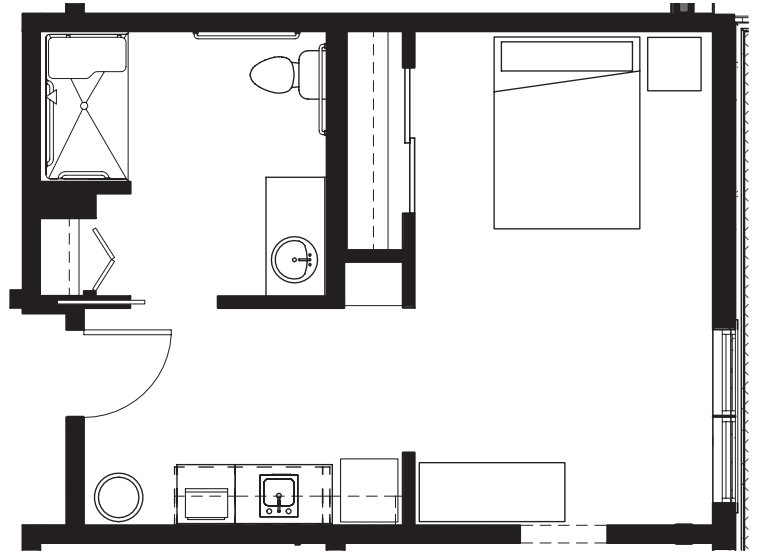

# Suite Layouts

## THE PIERRE

Our studio suite features a combined bedroom / living room with 381 or 390 square feet of living space.

## THE CARLYLE

Our deluxe studio offers between 424-443 square feet of living space. Features a combined bedroom / living room with a larger kitchen.

BRANDYWINE LIVING  
at Livingston  
*Life is Beautiful*