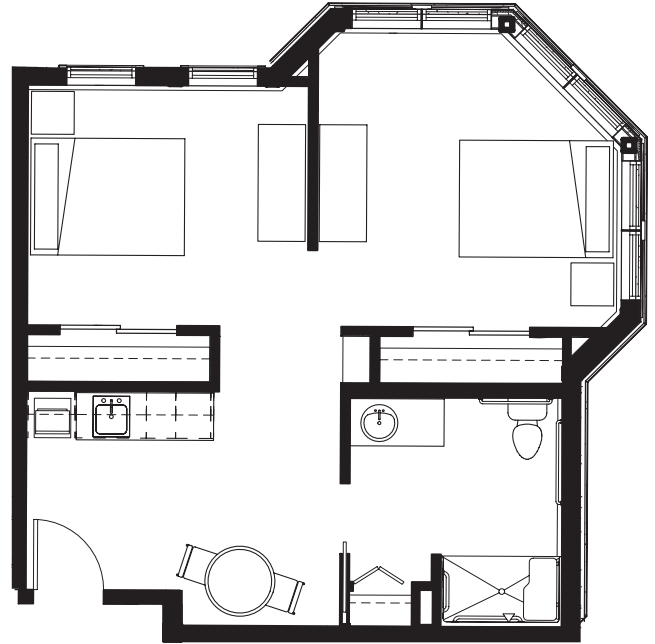

Suite Layouts

REFLECTIONS SERENADE SEMI-PRIVATE SUITE

Our Reflections Serenade semi-private suite features a shared two bedroom / one bath with 552 or 563 square feet of living space.

REFLECTIONS SERENADE THE PIERRE

A cozy, Reflections Serenade studio suite with options ranging between 339-416 square feet of living space. Features combined living and bedroom area with ample closet space.

BRANDYWINE LIVING
at Livingston
Life is Beautiful

* All square footage is approximate
& subject to availability.