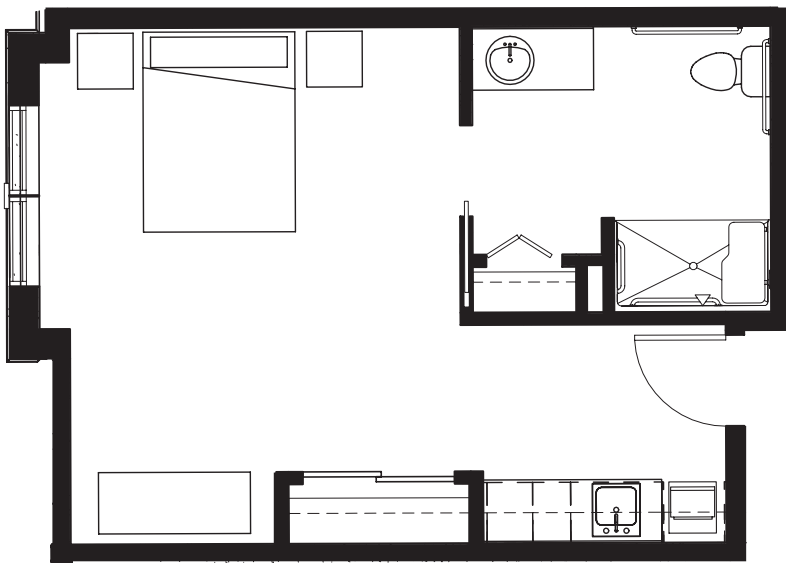

Suite Layouts

REFLECTIONS SERENADE SEMI-PRIVATE SUITE

Our Reflections Serenade semi-private suite features a shared two bedroom / one bath with 552 or 563 square feet of living space.

REFLECTIONS SERENADE THE PIERRE

A cozy, Reflections Serenade studio suite with options ranging between 339-416 square feet of living space. Features combined living and bedroom area with ample closet space.

BRANDYWINE LIVING
at Livingston
Life is Beautiful

* All square footage is approximate
& subject to availability.