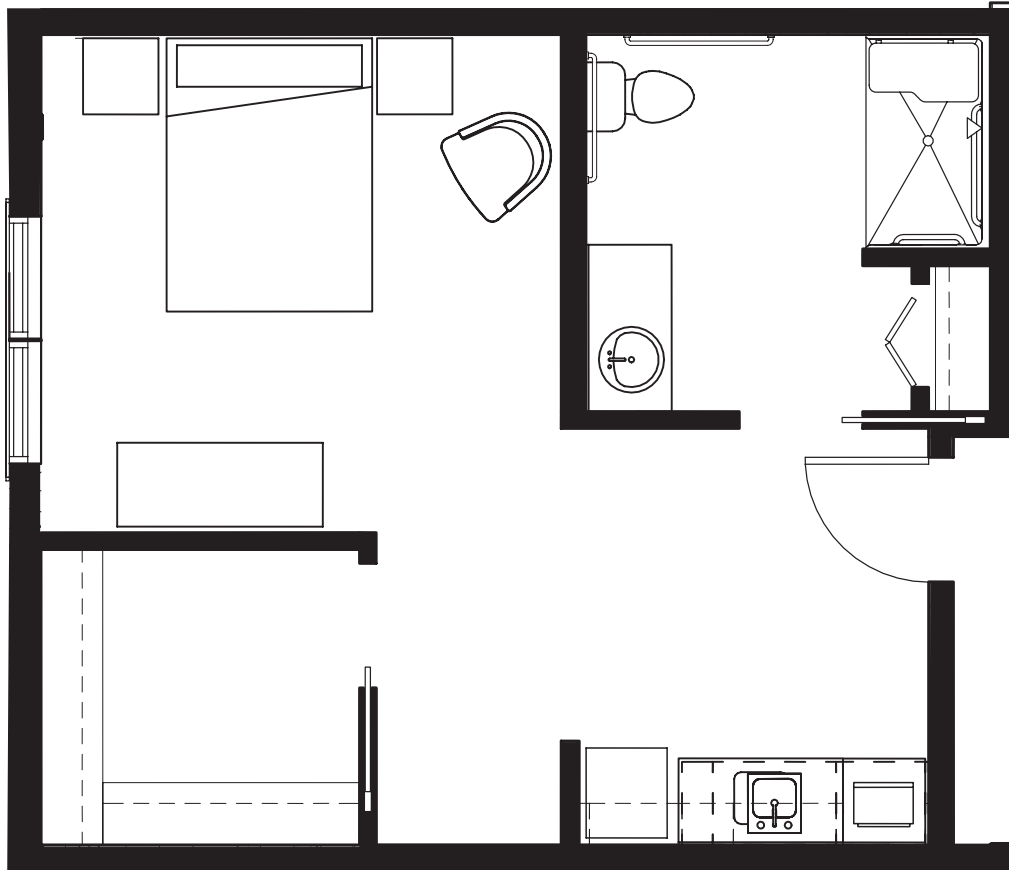

Suite Layouts

SERENADE GRAND

Studio suite offers all the amenities and services of Serenade in combined bedroom / living space of 436 square feet.

BRANDYWINE LIVING
at Livingston
Life is Beautiful

* All square footage is approximate
& subject to availability.