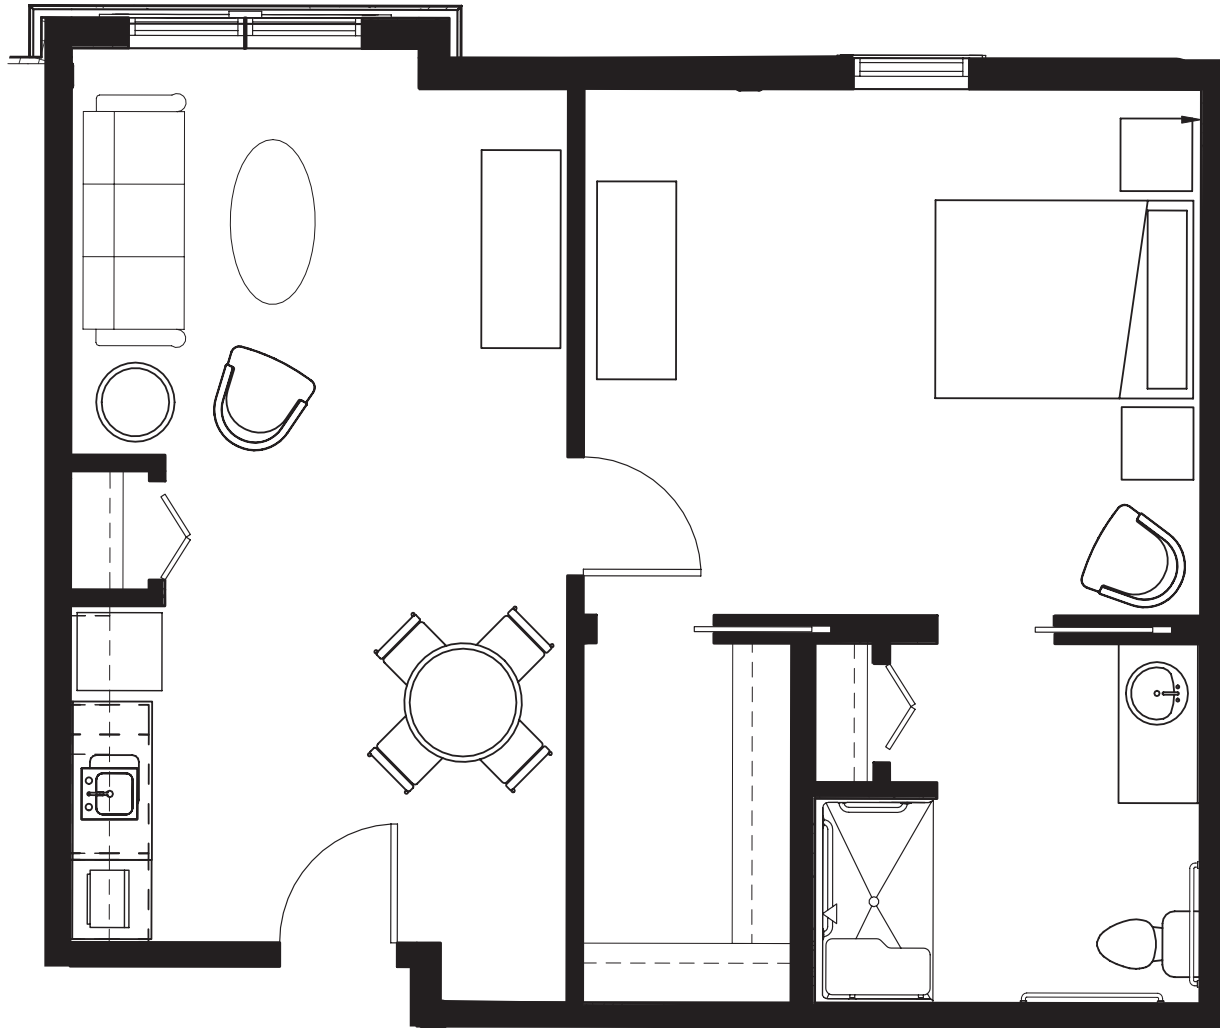

Suite Layouts

SERENADE GRAND I

One bedroom suite offers all the amenities and services of Serenade with spacious options ranging from 626-709 square feet.

BRANDYWINE LIVING
at Livingston
Life is Beautiful

* All square footage is approximate
& subject to availability.