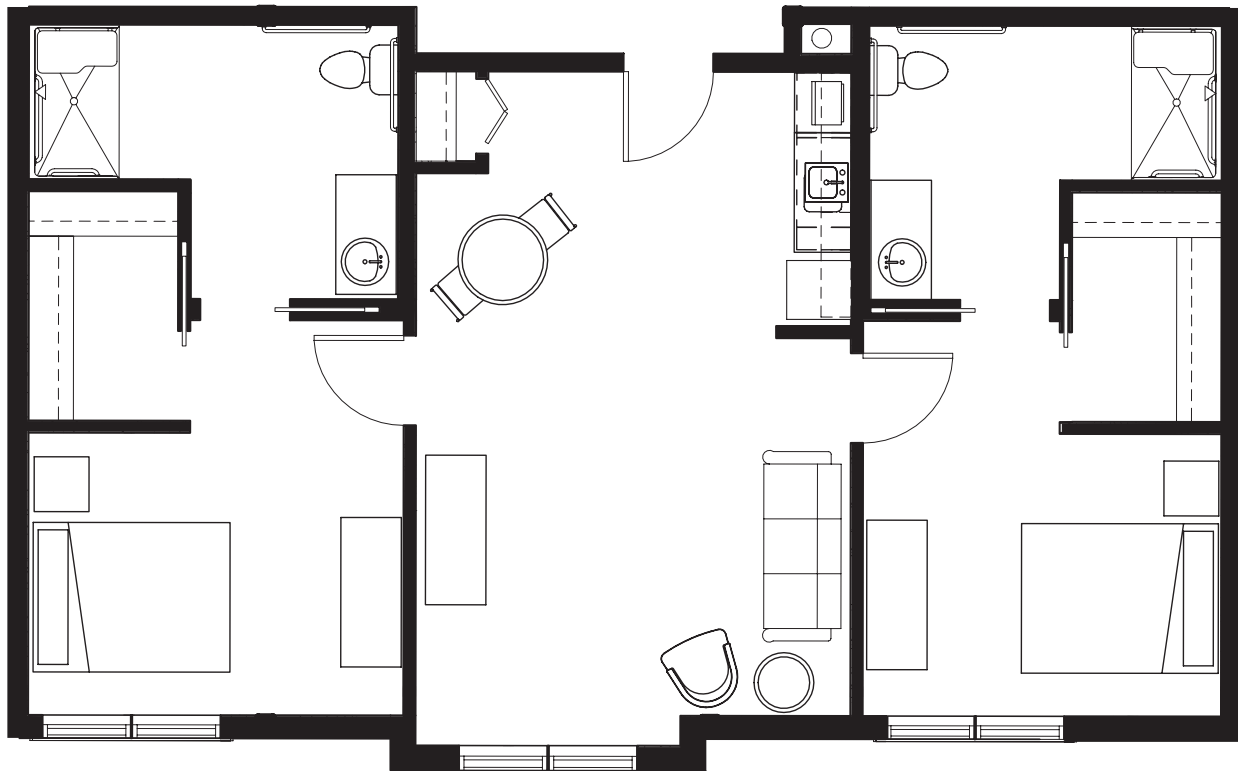

# Suite Layouts

## SERENADE GRAND II

Two bedroom Suite that offers all the amenities and services of Serenade in a spacious two bedroom, two bathroom suite with a separate living room in 874-903 square feet of living space.

BRANDYWINE LIVING  
at Livingston  
*Life is Beautiful*

\* All square footage is approximate  
& subject to availability.