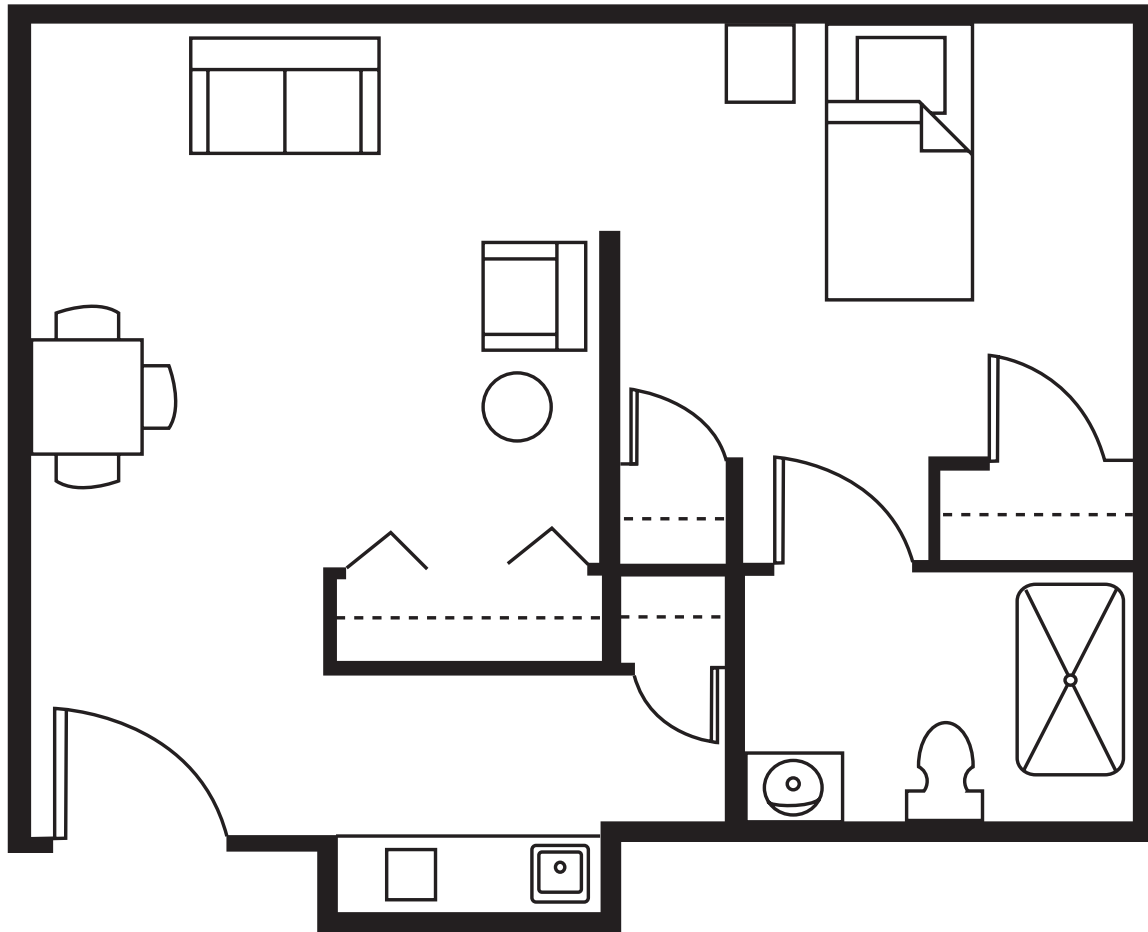

Suite Layouts

THE BRIDGEWATER

One two room suite salutes our pleasant community with 415-430 square feet of living space. The Bridgewater is perfect for those seeking a large private suite, or those who desire the company of a roommate.

BRANDYWINE LIVING
at Middlebrook Crossing

Life is Beautiful