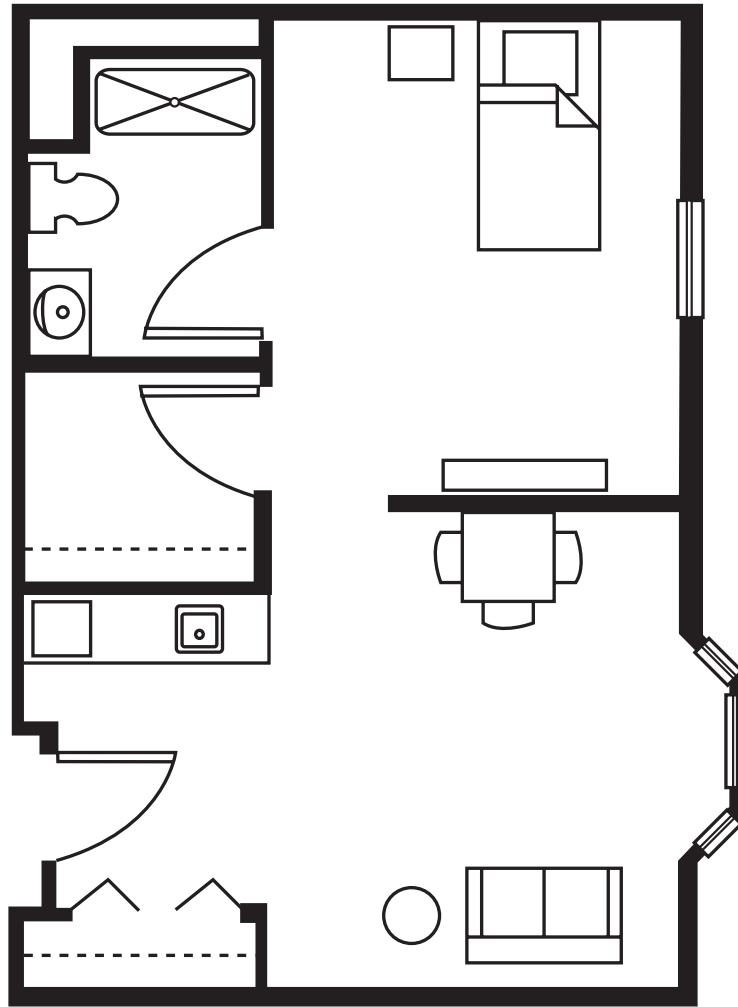

Suite Layouts

THE GRAND I

For those seeking a luxury lifestyle, our Serenade Grand I is a perfect choice. It's more spacious with approximately 500 square feet of elegant living spaces. This is our one bedroom style suite, perfect for couples or those wanting more spacious living arrangements. Complimentary butler service is also provided.

BRANDYWINE LIVING
at Middlebrook Crossing

Life is Beautiful