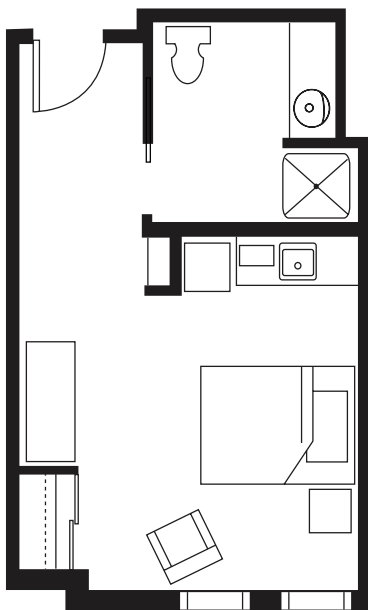

Suite Layouts

SEMI-PRIVATE SUITE

Our *semi-private suite* features 371 or 417 square feet of living space.

THE CARLYLE

Our spacious *deluxe studio suite* features floor plans with 373, 417, or 489 square feet of living space. Combined living and bedroom area with ample closet space.

THE PIERRE

Studio suite with 336 square feet of living space. Features combined living and bedroom area with ample closet space.

BRANDYWINE LIVING
at Upper Providence
Life is Beautiful

* All square footage is approximate & subject to availability.