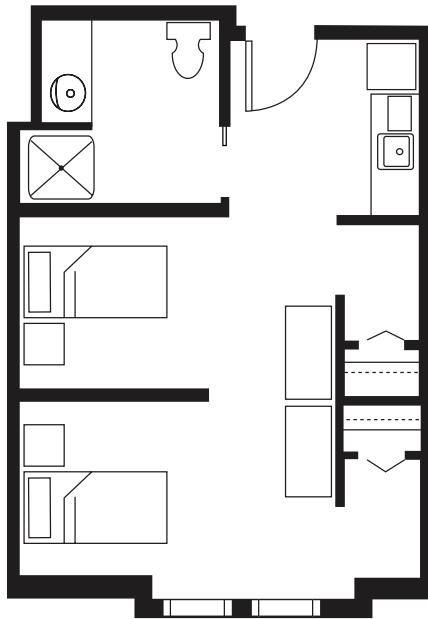

Suite Layouts

SEMI-PRIVATE SUITE

Our *semi-private suite* features 371 or 417 square feet of living space.

THE CARLYLE

Our spacious *deluxe studio suite* features floor plans with 373, 417, or 489 square feet of living space. Combined living and bedroom area with ample closet space.

THE PIERRE

Studio suite with 336 square feet of living space. Features combined living and bedroom area with ample closet space.

BRANDYWINE LIVING
at Upper Providence
Life is Beautiful

* All square footage is approximate & subject to availability.