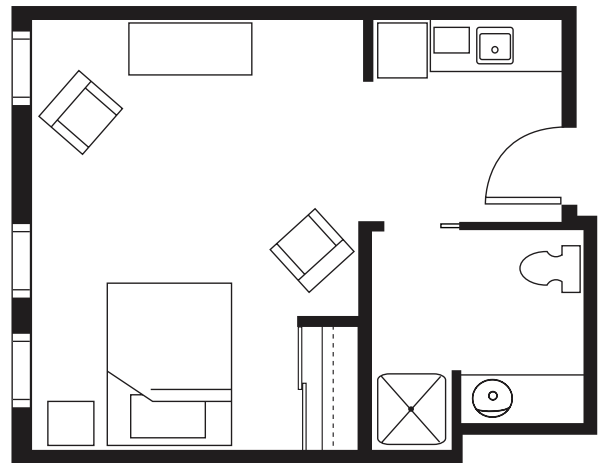

Suite Layouts

SEMI-PRIVATE SUITE

Our *semi-private suite* features 371 or 417 square feet of living space.

THE CARLYLE

Our spacious *deluxe studio suite* features floor plans with 373, 417, or 489 square feet of living space. Combined living and bedroom area with ample closet space.

THE PIERRE

Studio suite with 336 square feet of living space. Features combined living and bedroom area with ample closet space.

BRANDYWINE LIVING
at Upper Providence
Life is Beautiful

* All square footage is approximate & subject to availability.