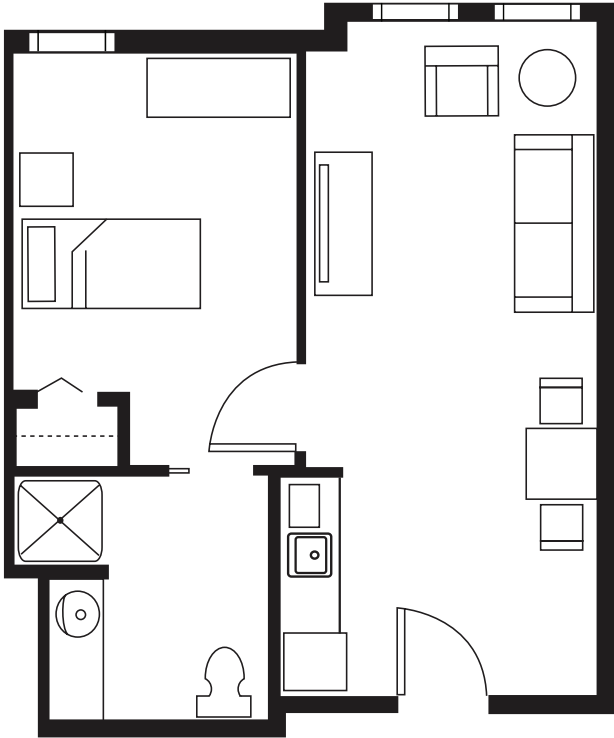

Suite Layouts

THE PLAZA

Our *Deluxe One-Bedroom Suite* features between 476 -594 square feet of living space. It includes closet space and a large, separate living room.

THE WALDORF

Our unique *One-Bedroom Suite* features beautiful architectural details in an open-concept design format. It boasts ample storage, separate living area and between 353-465 square feet of living space.

BRANDYWINE LIVING
at Upper Providence
Life is Beautiful

* All square footage is approximate & subject to availability.