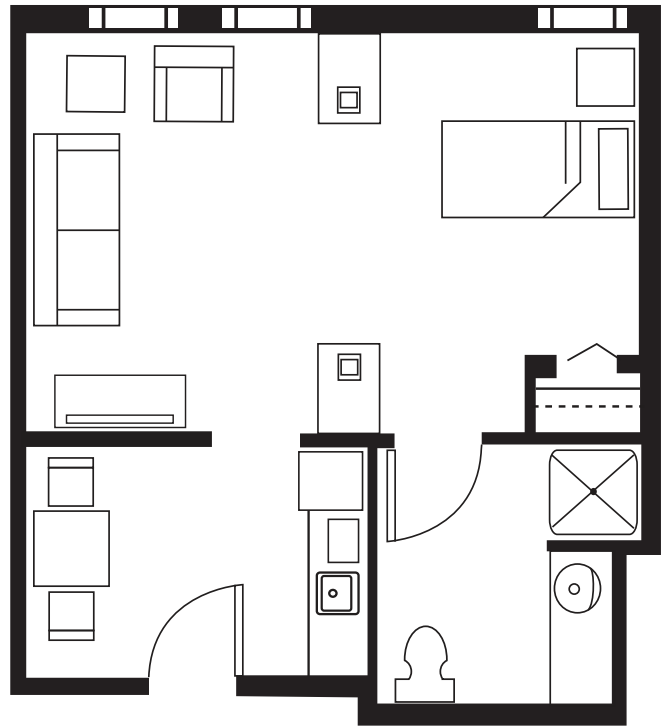

Suite Layouts

THE PLAZA

Our *Deluxe One-Bedroom Suite* features between 476 -594 square feet of living space. It includes closet space and a large, separate living room.

THE WALDORF

Our unique *One-Bedroom Suite* features beautiful architectural details in an open-concept design format. It boasts ample storage, separate living area and between 353-465 square feet of living space.

BRANDYWINE LIVING
at Upper Providence
Life is Beautiful

* All square footage is approximate & subject to availability.