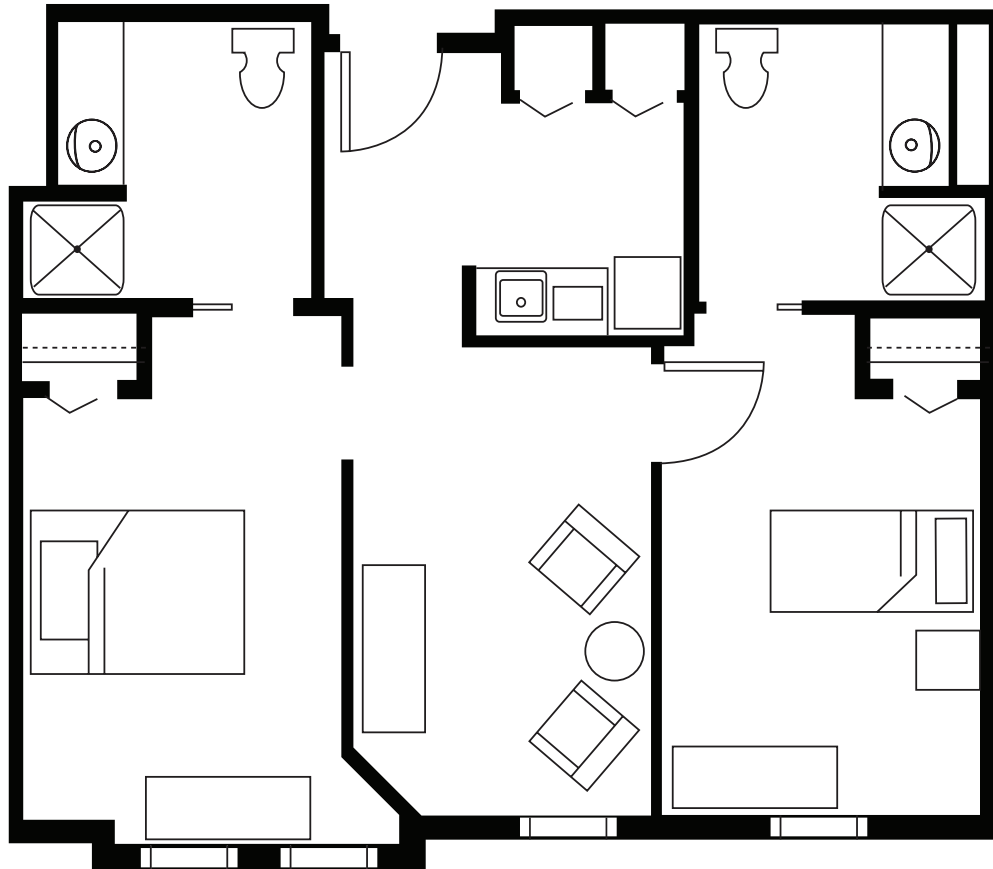

Suite Layouts

THE BRANDYWINE

Our *two bedroom suite* with 705 - 757 square feet, features two bedrooms, two bathrooms, ample closet space and a living room.

BRANDYWINE LIVING
at Upper Providence
Life is Beautiful

* All square footage is approximate & subject to availability.