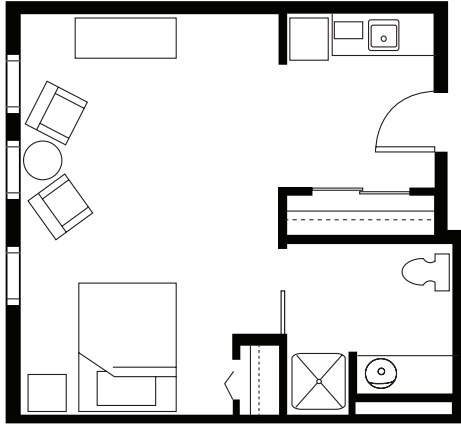

Suite Layouts

SERENADE GRAND

Studio suite offers all the amenities and services of Serenade in combined bedroom /living space of 389 or 437 square feet.

SERENADE GRAND I
One bedroom suite offers all the amenities and services of Serenade in a spacious 621 square foot floor plan.

SERENADE GRAND II

Two bedroom Suite that offers all the amenities and services of Serenade in a spacious two bedroom, two bathroom, and separate living room layout in 785 square feet of living space.

BRANDYWINE LIVING
at Upper Providence
Life is Beautiful

* All square footage is approximate & subject to availability.