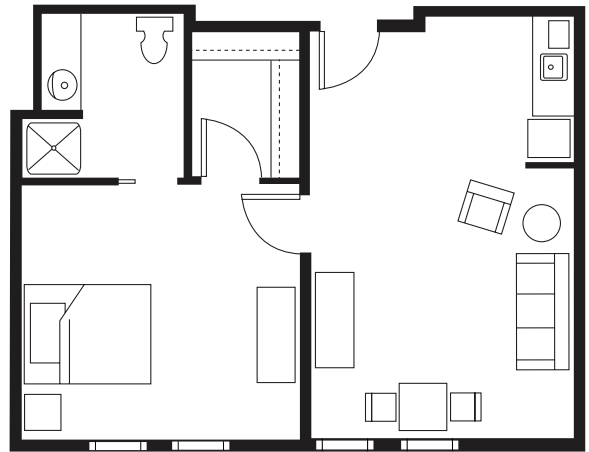

Suite Layouts

SERENADE GRAND

Studio suite offers all the amenities and services of Serenade in combined bedroom /living space of 389 or 437 square feet.

SERENADE GRAND I
One bedroom suite offers all the amenities and services of Serenade in a spacious 621 square foot floor plan.

SERENADE GRAND II

Two bedroom Suite that offers all the amenities and services of Serenade in a spacious two bedroom, two bathroom, and separate living room layout in 785 square feet of living space.

BRANDYWINE LIVING
at Upper Providence
Life is Beautiful

* All square footage is approximate & subject to availability.