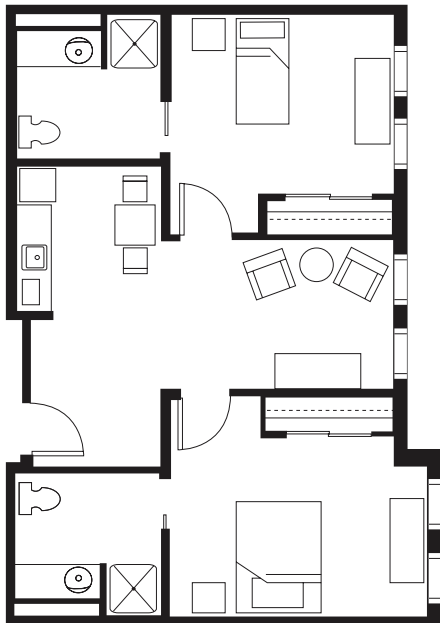

Suite Layouts

SERENADE GRAND

Studio suite offers all the amenities and services of Serenade in combined bedroom /living space of 389 or 437 square feet.

SERENADE GRAND I
One bedroom suite offers all the amenities and services of Serenade in a spacious 621 square foot floor plan.

SERENADE GRAND II

Two bedroom Suite that offers all the amenities and services of Serenade in a spacious two bedroom, two bathroom, and separate living room layout in 785 square feet of living space.

BRANDYWINE LIVING
at Upper Providence
Life is Beautiful

* All square footage is approximate & subject to availability.