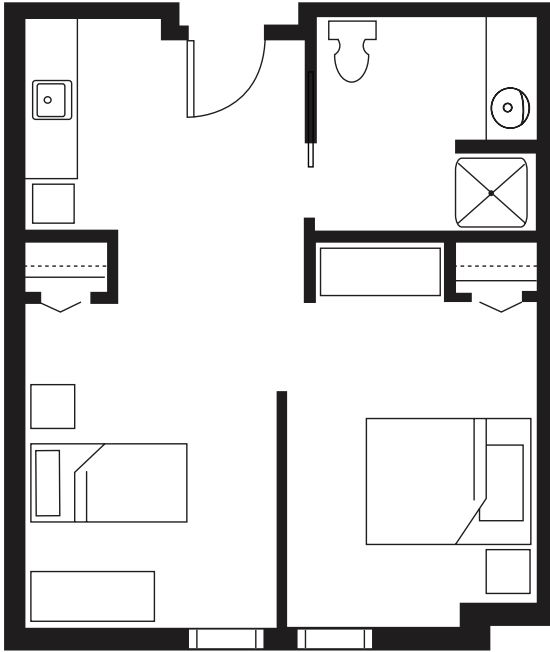

Suite Layouts

REFLECTIONS SERENADE SEMI-PRIVATE SUITE

Our *semi-private suite* features a shared two bedroom / one bath in 489 square feet of living space.

REFLECTIONS SERENADE THE PIERRE

One-room suite with 344 square feet of living space. Features combined living and bedroom area with ample closet space.

* All square footage is approximate & subject to availability.