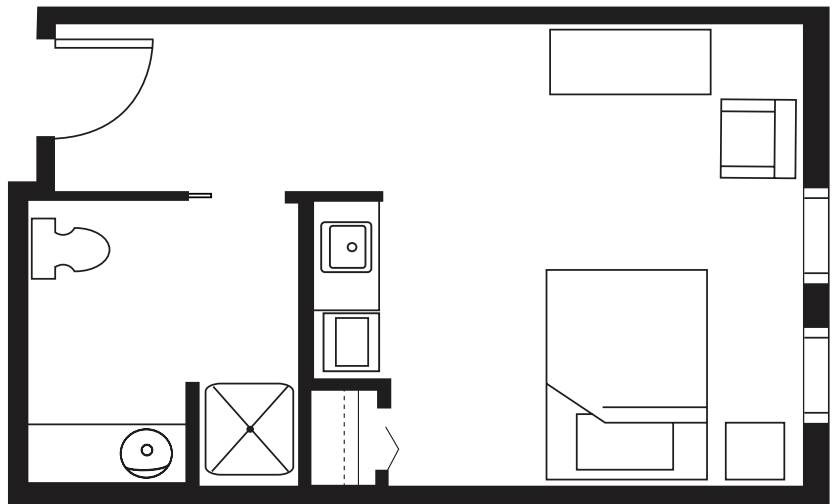

Suite Layouts

REFLECTIONS SERENADE SEMI-PRIVATE SUITE

Our *semi-private suite* features a shared two bedroom / one bath in 489 square feet of living space.

REFLECTIONS SERENADE THE PIERRE

One-room suite with 344 square feet of living space. Features combined living and bedroom area with ample closet space.

* All square footage is approximate & subject to availability.