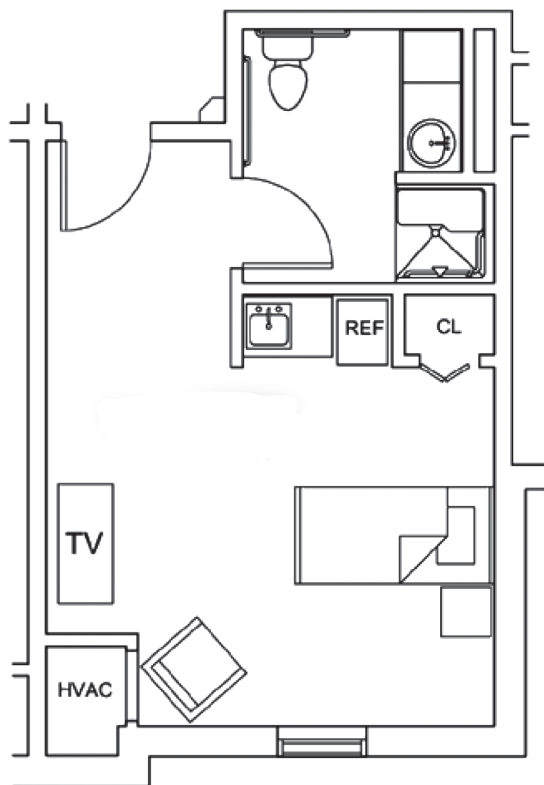

Suite Layouts

THE KIRKWOOD

A cozy, studio suite with 307-313 square feet.

THE KRESSON

With 351-387 square feet of living space,
The Kresson is a delightful studio.

BRANDYWINE LIVING
at Voorhees
Life is Beautiful