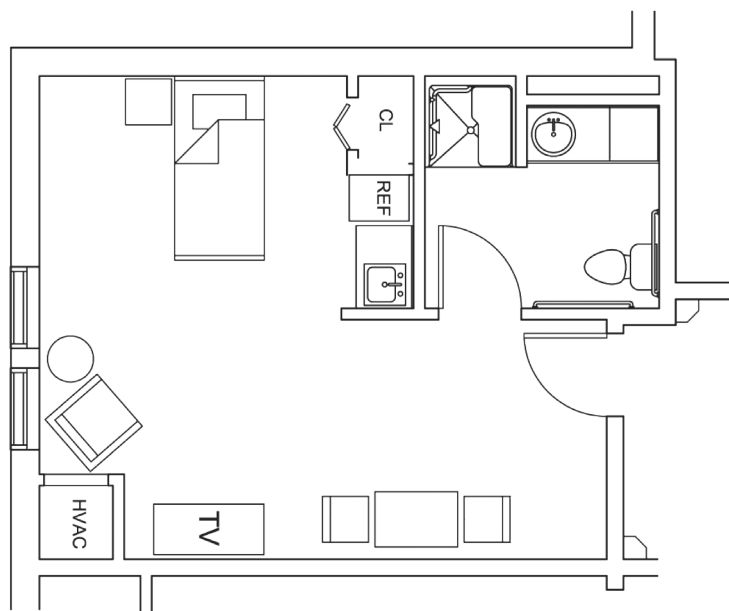

Suite Layouts

THE KIRKWOOD

A cozy, studio suite with 307-313 square feet.

THE KRESSON

With 351-387 square feet of living space,
The Kresson is a delightful studio.

BRANDYWINE LIVING
at Voorhees
Life is Beautiful