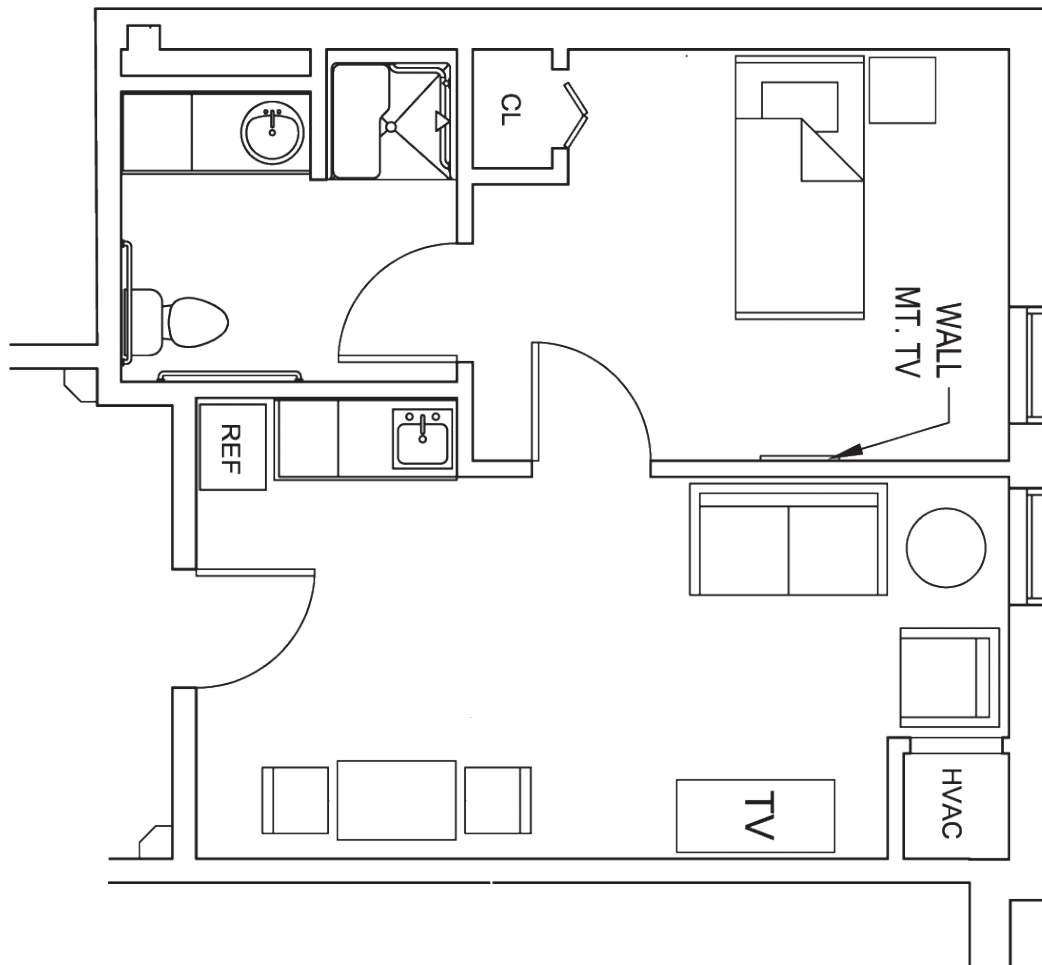

Suite Layouts

THE STAFFORD

A comfortable 426-428 square foot suite, features a separate bedroom and living area.

BRANDYWINE LIVING
at Voorhees
Life is Beautiful