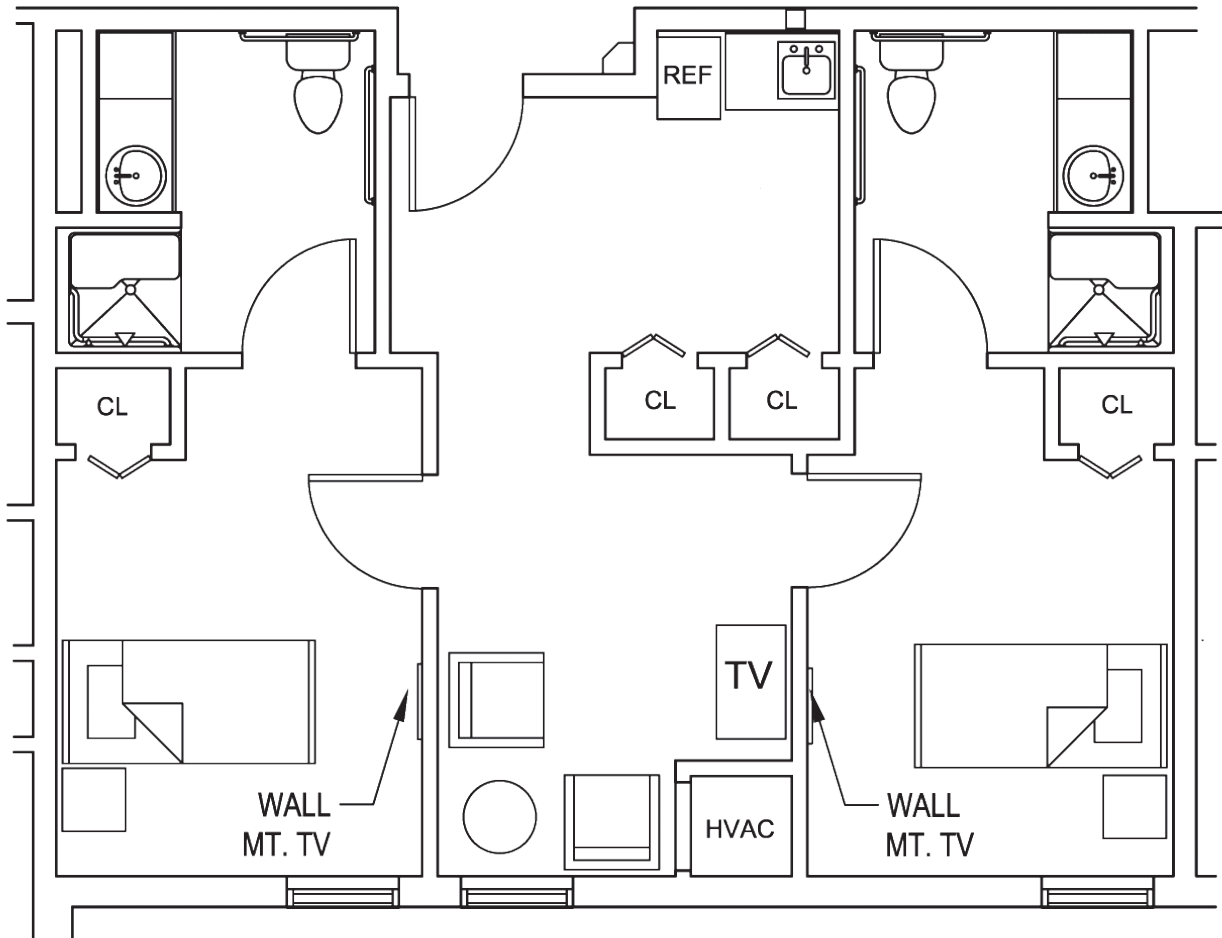

Suite Layouts

THE BRANDYWINE

Our large two bedroom suite features 634-656 square feet.

BRANDYWINE LIVING

at Voorhees

Life is Beautiful