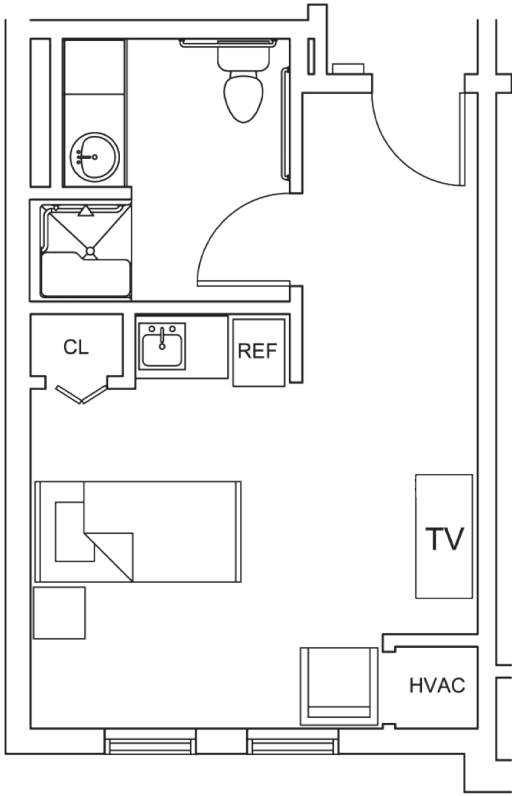

# Suite Layouts

## KIRKWOOD - REFLECTIONS

Our Reflection studio suite features 307-394 square feet of living space.

## THE STAFFORD - REFLECTIONS

The Stafford suite features 426-428 square feet.

BRANDYWINE LIVING  
at Voorhees  
*Life is Beautiful*