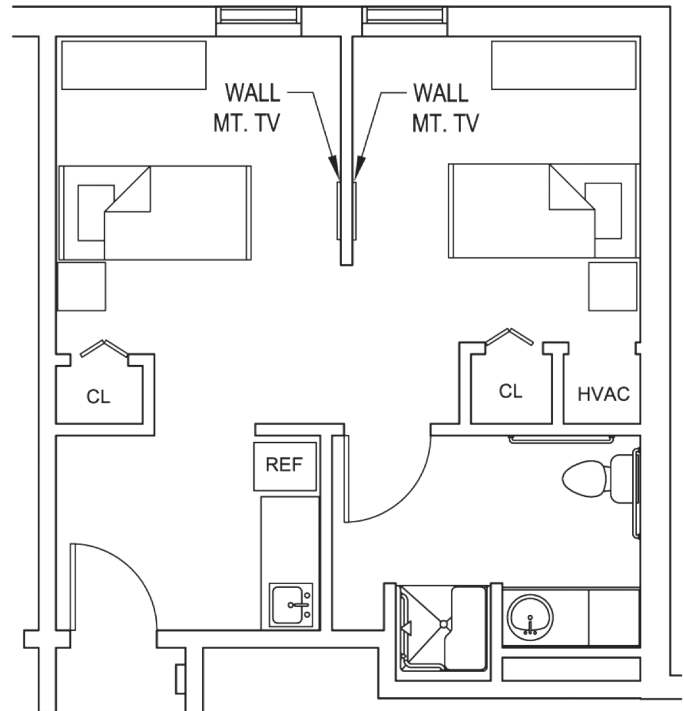

# Suite Layouts

## KIRKWOOD - REFLECTIONS

Our Reflection studio suite features 307-394 square feet of living space.

## THE STAFFORD - REFLECTIONS

The Stafford suite features 426-428 square feet.

BRANDYWINE LIVING  
at Voorhees  
*Life is Beautiful*