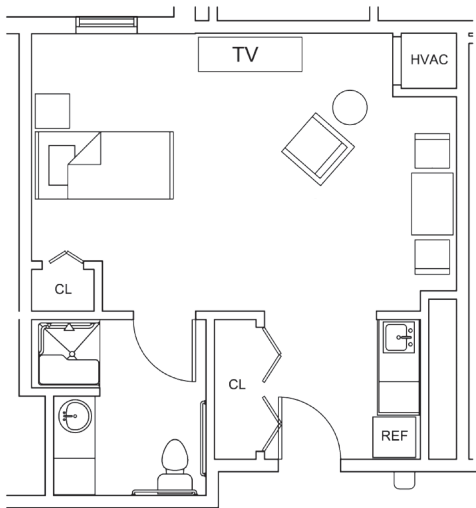

Suite Layouts

SERENADE GRANDE

Our luxurious Serenade studio suite features 368-461 square feet of bedroom/living space.

SERENADE GRANDE I

One bedroom Serenade suite features a walk-in closet, ample sized bedroom and living area in 636-696 square feet.

SERENADE GRANDE II

Two bedroom suite features separate walk-in closets, bathrooms, and shared living room in 768-802 square feet of living space.

BRANDYWINE LIVING
at Voorhees
Life is Beautiful