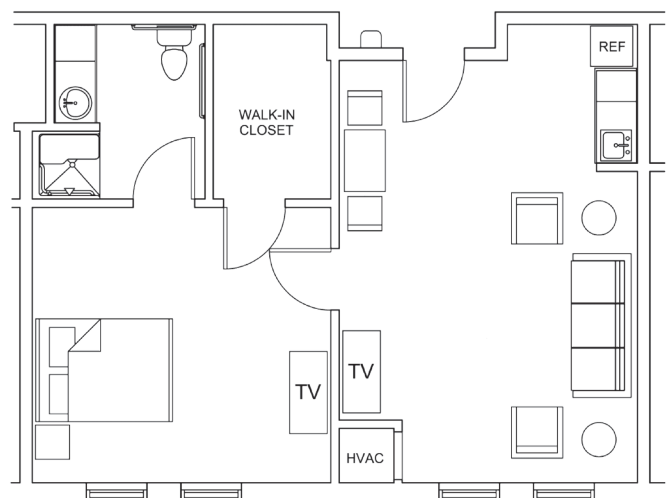

Suite Layouts

SERENADE GRANDE

Our luxurious Serenade studio suite features 368-461 square feet of bedroom/living space.

SERENADE GRANDE I

One bedroom Serenade suite features a walk-in closet, ample sized bedroom and living area in 636-696 square feet.

SERENADE GRANDE II

Two bedroom suite features separate walk-in closets, bathrooms, and shared living room in 768-802 square feet of living space.

BRANDYWINE LIVING
at Voorhees
Life is Beautiful