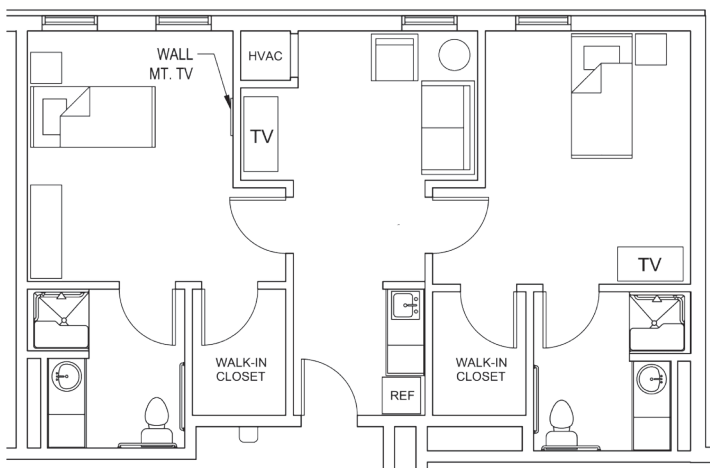

Suite Layouts

SERENADE GRANDE

Our luxurious Serenade studio suite features 368-461 square feet of bedroom/living space.

SERENADE GRANDE I

One bedroom Serenade suite features a walk-in closet, ample sized bedroom and living area in 636-696 square feet.

SERENADE GRANDE II

Two bedroom suite features separate walk-in closets, bathrooms, and shared living room in 768-802 square feet of living space.

BRANDYWINE LIVING
at Voorhees
Life is Beautiful