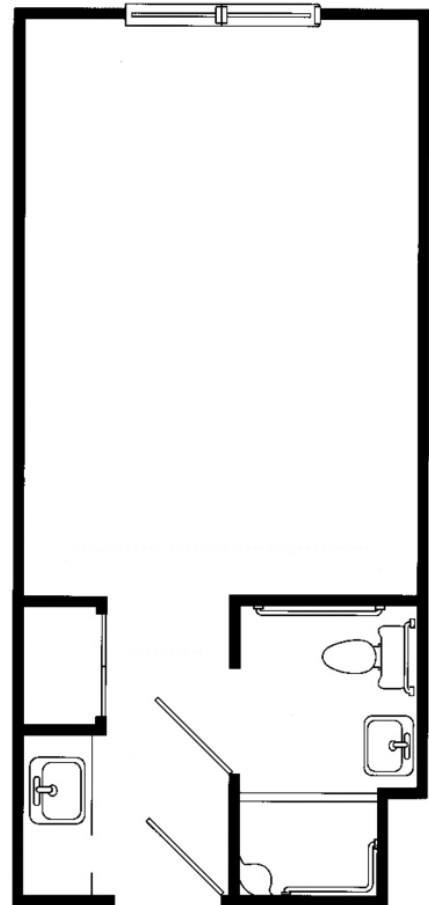

# Suite Layouts

## THE BRIGANTINE

A cozy, one-room suite with a separate kitchen area, The Brigantine features 274 square feet of living space.

## THE STONE HARBOR

With 309 square feet of living space, The Stone Harbor is a delightful one-room choice that features a separate kitchen area.

BRANDYWINE LIVING  
at Brandall Estates

*Life is Beautiful*