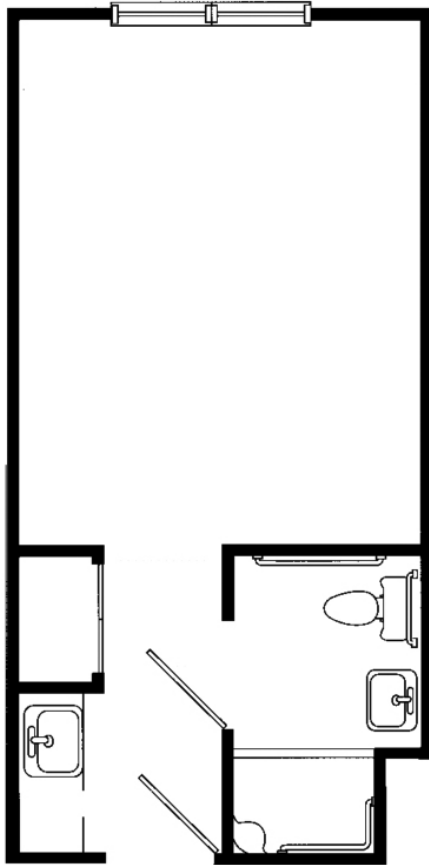

# Suite Layouts

## THE BRIGANTINE

A cozy, one-room suite with a separate kitchen area, The Brigantine features 274 square feet of living space.

## THE STONE HARBOR

With 309 square feet of living space, The Stone Harbor is a delightful one-room choice that features a separate kitchen area.

BRANDYWINE LIVING  
at Brandall Estates

*Life is Beautiful*

\*Room sizes are approximate.