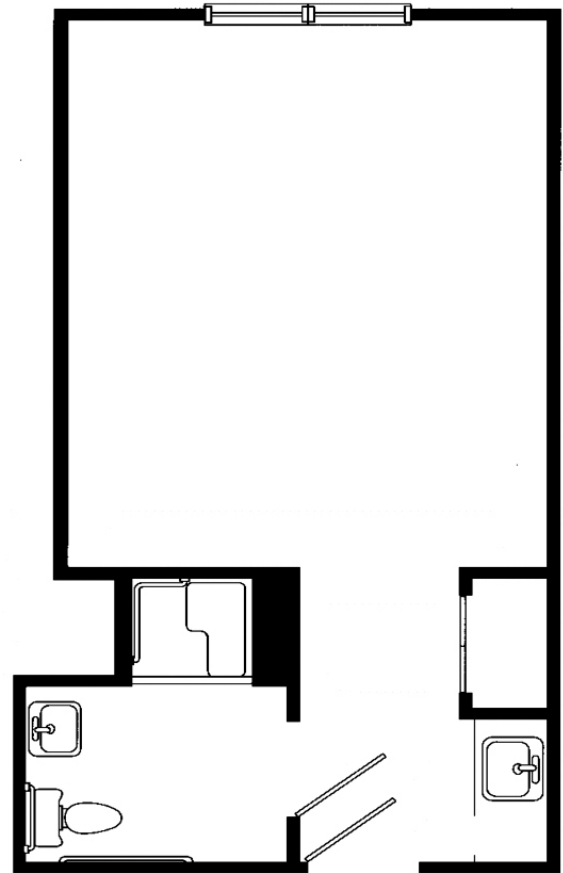

Suite Layouts

THE AVALON

A comfortable 352 square foot suite, The Avalon features a bedroom/living room combination with a separate kitchen area.

THE LONGPORT

A perfect choice for those seeking a spacious private suite, as well as those who desire the company of a friend, The Longport features 384 square feet of living space.

BRANDYWINE LIVING
at Brandall Estates
Life is Beautiful

*Room sizes are approximate.