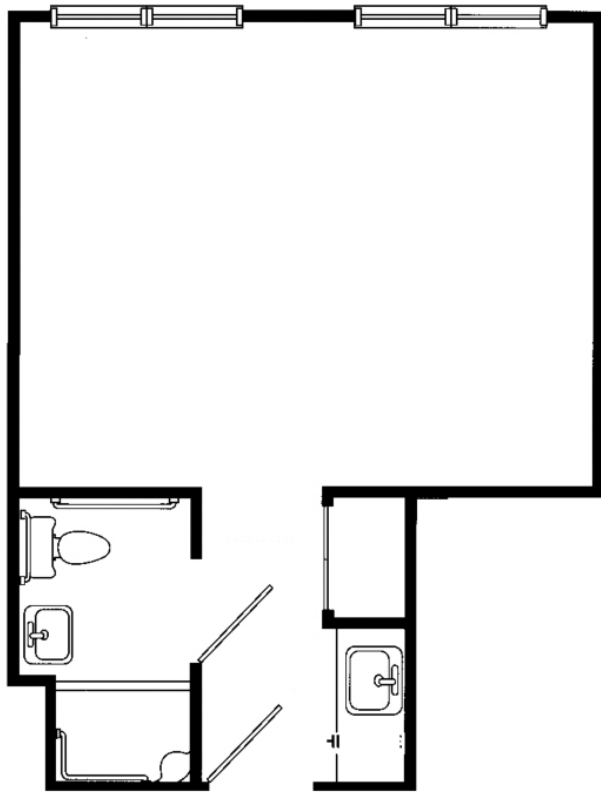

Suite Layouts

THE AVALON

A comfortable 352 square foot suite, The Avalon features a bedroom/living room combination with a separate kitchen area.

THE LONGPORT

A perfect choice for those seeking a spacious private suite, as well as those who desire the company of a friend, The Longport features 384 square feet of living space.

BRANDYWINE LIVING
at Brandall Estates
Life is Beautiful

*Room sizes are approximate.