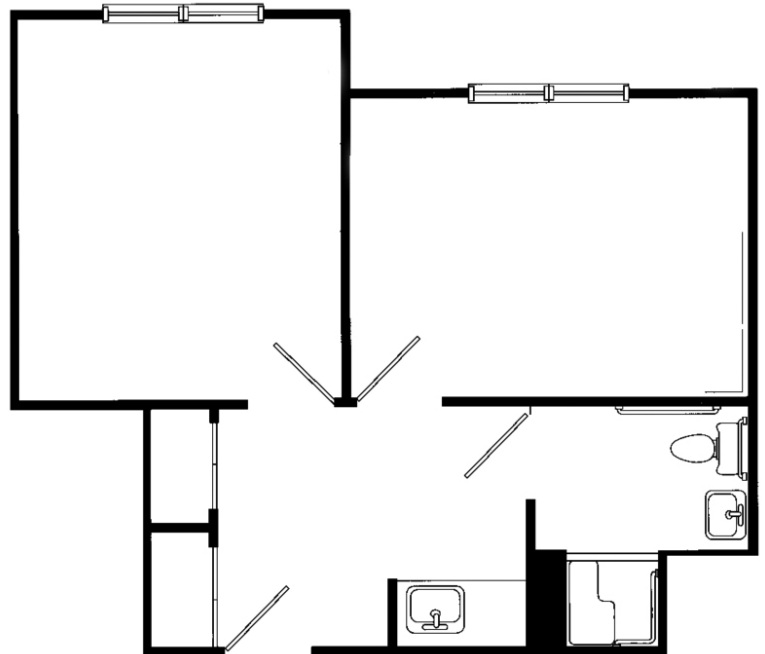

Suite Layouts

THE OCEAN CITY

With 487 square feet of living space, The Ocean City features a distinctive entry foyer and kitchen area with two separate bedrooms.

THE LINWOOD

A grand 536 square foot suite, The Linwood features a large living room and bedroom with an impressive entry foyer and kitchen area.

BRANDYWINE LIVING
at Brandall Estates
Life is Beautiful

*Room sizes are approximate.