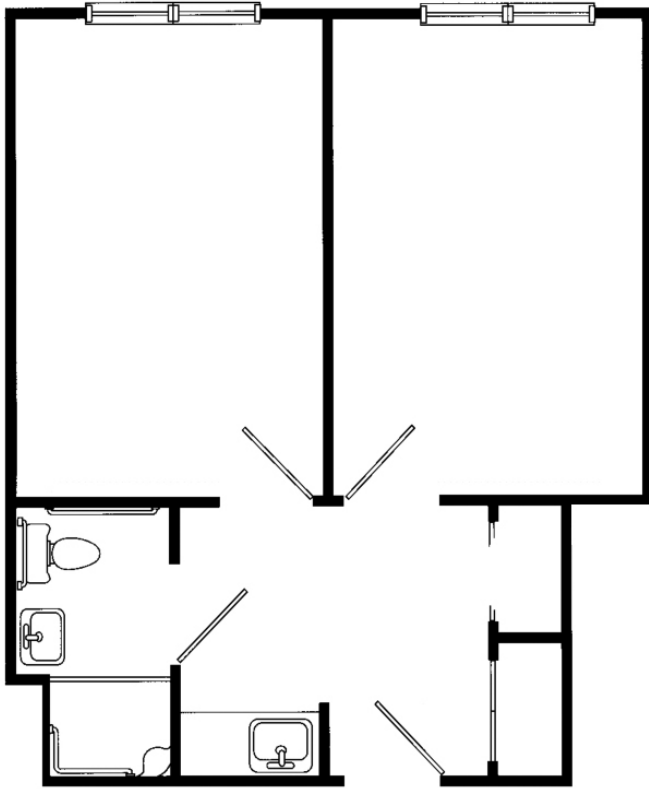

Suite Layouts

THE OCEAN CITY

With 487 square feet of living space, The Ocean City features a distinctive entry foyer and kitchen area with two separate bedrooms.

THE LINWOOD

A grand 536 square foot suite, The Linwood features a large living room and bedroom with an impressive entry foyer and kitchen area.

BRANDYWINE LIVING
at Brandall Estates
Life is Beautiful

*Room sizes are approximate.