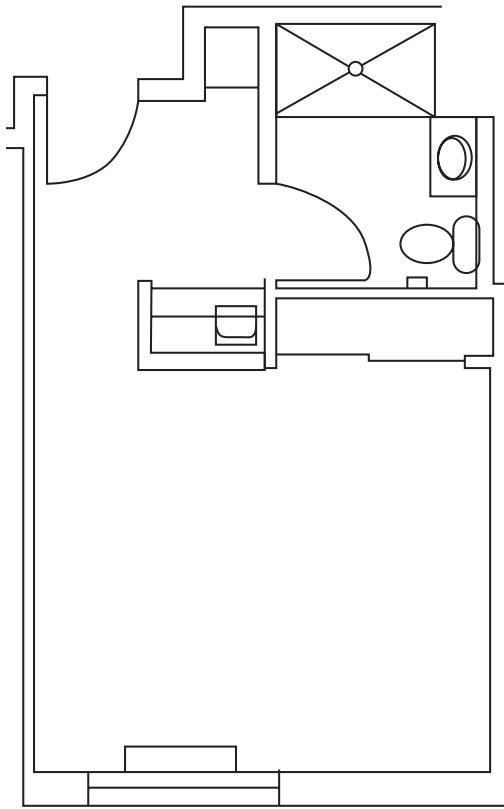

Suite Layouts

THE ALCOVE

A private, one room suite with 351 square feet of living space.

THE CHALET
A private, one room suite with 394 square feet of living space

BRANDYWINE LIVING
at The Gables
Life is Beautiful