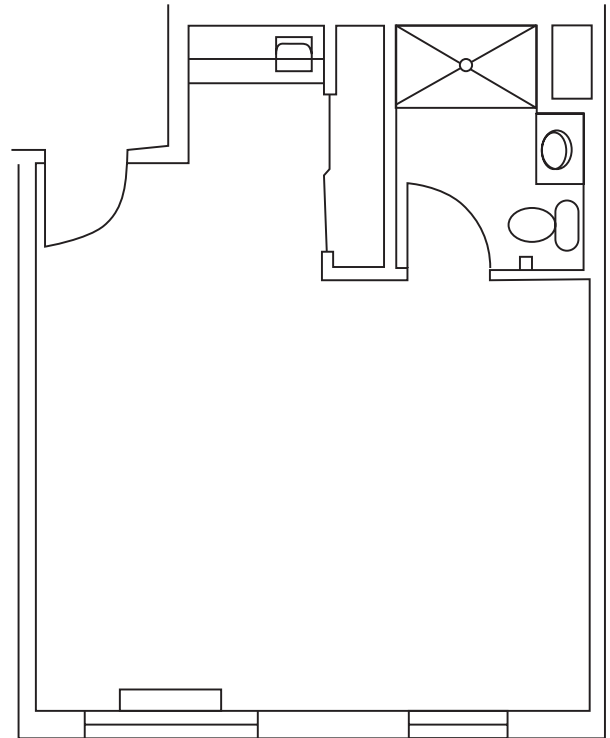

Suite Layouts

THE ALCOVE

A private, one room suite with 351 square feet of living space.

THE CHALET
A private, one room suite with 394 square feet of living space

BRANDYWINE LIVING
at The Gables
Life is Beautiful