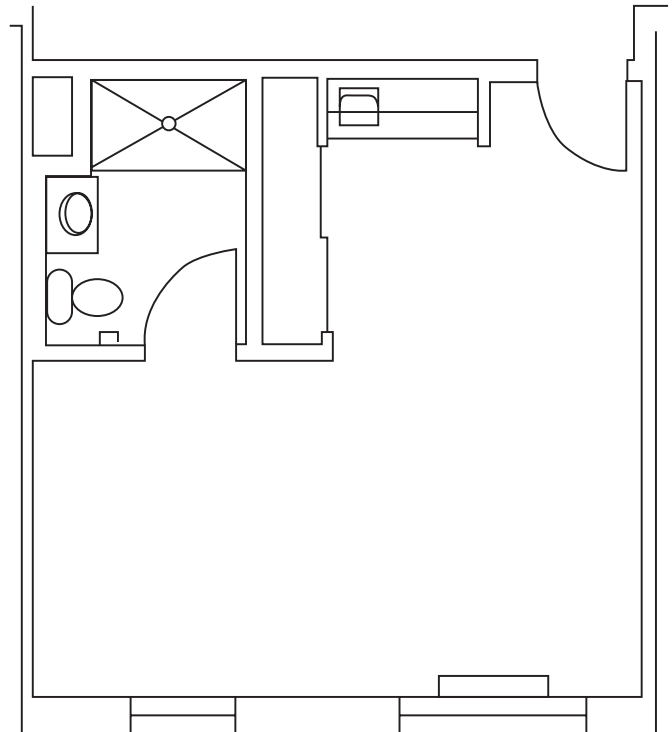

Suite Layouts

THE VILLA

A private, one room suite with 446 square feet of living space.

THE CHATEAU
A private, one room suite with 453 square feet of living space.

BRANDYWINE LIVING
at The Gables
Life is Beautiful