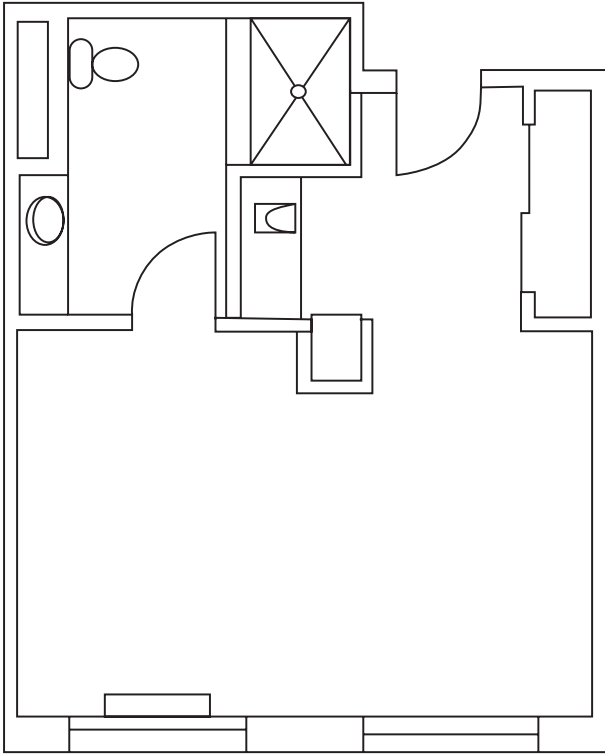

Suite Layouts

THE VILLA

A private, one room suite with 446 square feet of living space.

THE CHATEAU
A private, one room suite with 453 square feet of living space.

BRANDYWINE LIVING
at The Gables
Life is Beautiful