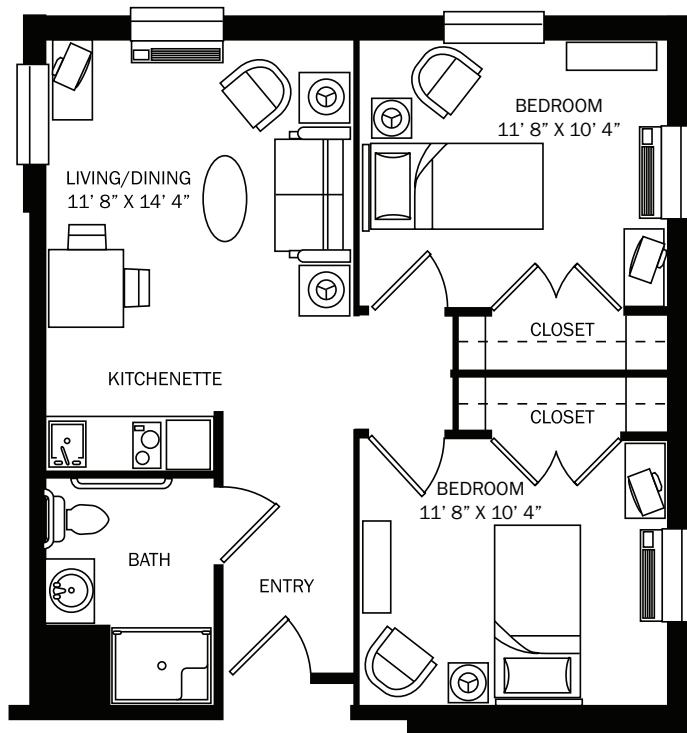

# Suite Layouts - Assisted Living

## THE MORGAN

Two Bedroom Suite with One Bath, Living Room & Kitchenette in 680/690/788 sq. ft. of living space.

**THE VANDERBILT**  
Two Bedroom Suite with Two Baths, Living Room & Kitchenette in 850 sq. ft. of living space.

**BRANDYWINE LIVING**  
at Huntington Terrace  
*Life is Beautiful*