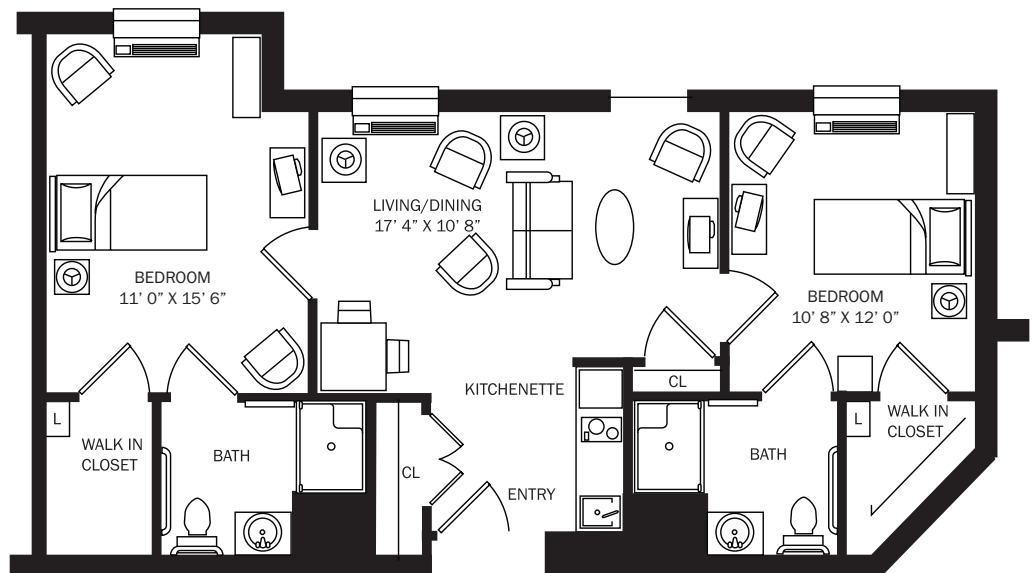

# Suite Layouts - Assisted Living

## THE MORGAN

Two Bedroom Suite with One Bath, Living Room & Kitchenette in 680/690/788 sq. ft. of living space.

**THE VANDERBILT**  
Two Bedroom Suite with Two Baths, Living Room & Kitchenette in 850 sq. ft. of living space.